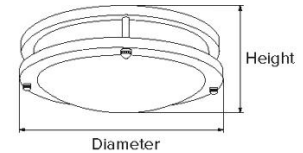

Options

Nickel

Bronze

Size Chart

| Size | Diameter | Height |
|------|----------------------------------|---------------------------------|
| 10" | 9 ⁷ / ₈ " | 2 ³ / ₄ " |
| 12" | 12 ¹ / ₈ " | 3 ³ / ₈ " |
| 14" | 14 ¹ / ₈ " | 3 ³ / ₄ " |
| 16" | 16 ¹ / ₈ " | 4 ³ / ₈ " |
| 18" | 18 ¹ / ₈ " | 4 ³ / ₄ " |