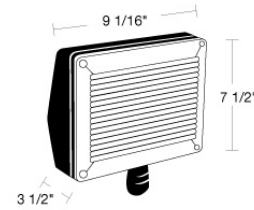

Compact Fluorescent Floodlight

Features

- Lexan Housing
- PL lamps included
- UL listed for wet location

Specifications

Wattage	13W
Wet Location	Yes

Dimensions

Product Numbers

Item	Description	Watts
WS40	(3) 13W PL Lamp, included	13W