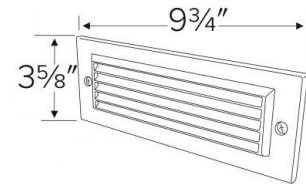

## Features

- Faceplate for: ELST81
- 9 3/4"W x 3 5/8"H

## Dimensions