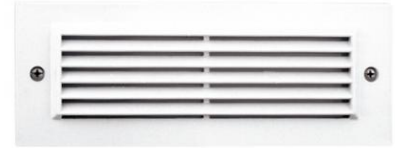

# Brick Louver Faceplate Replacement

ELCO's Trogon Collection consists of diecast wet location LED Brick Lights which are offered in 5.4W or 12W, 3000K, 120V with an Angled Louver, Open Frame Lens or Grill Faceplate in a sharp White, Black or Bronze powder coated finish.

## Features

- Faceplate for: ELST81
- 9 3/4"W x 3 5/8"H