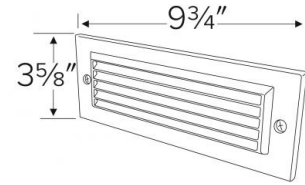

Brick Louver Faceplate Replacement

ELCO's Trogon Collection consists of diecast wet location LED Brick Lights which are offered in 5.4W or 12W, 3000K, 120V with an Angled Louver, Open Frame Lens or Grill Faceplate in a sharp White, Black or Bronze powder coated finish.

Features

- Faceplate for: ELST81
- 9 3/4"W x 3 5/8"H

Options

White

Black

Bronze

Dimensions

Product Numbers