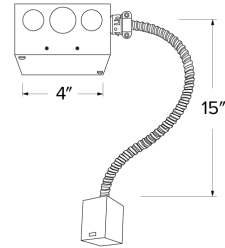

Dimensions

Product Numbers

Item	Description
ELBRMD	Remodel/Retrofit
ELBRMD-EM5	Remodel/Retrofit with Emergency Battery Backup

Product Number Builder Example: ELBRMD

Birch™ Remodel/Retrofit

Optional

ELBRMD

No Battery Backup
-EM5 Emergency Battery Backup