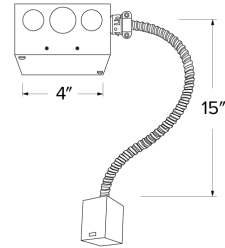

## Technical Details

**Installation:** Designed to be installed in existing holes for retrofitting less efficient lighting technologies.

**Junction Box:** Positioned to accommodate straight conduit runs. 1/2" trade size conduit knockouts.

## Dimensions