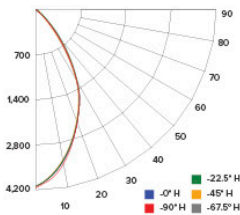

PHOTOMETRIC REPORT

Product #: ELB30R30 (3000 lm, 3000K)
Wattage / Lumens: 32.6W / 2946.5 lm
Luminaire LPW: 90.3 lm/W