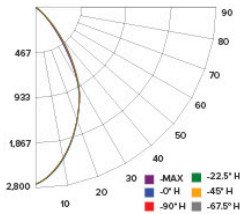

PHOTOMETRIC REPORT

Product #: ELB30R30 (2000 lm, 3000K)
Wattage / Lumens: 18.8W / 1932 lm
Luminaire LPW: 102.7 lm/W