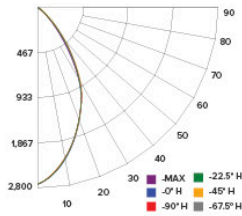

PHOTOMETRIC REPORT

Product #: ELB30R30 (2000 lm, 3000K)
Wattage / Lumens: 18.8W / 1932 lm
Luminaire LPW: 102.7 lm/W