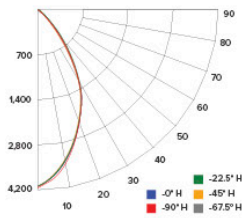

PHOTOMETRIC REPORT

Product #: ELB30R30 (3000 lm, 3000K)
Wattage / Lumens: 32.6W / 2946.5 lm
Luminaire LPW: 90.3 lm/W