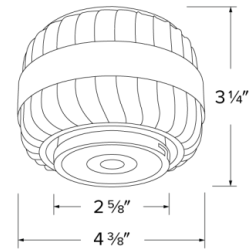

ELB30 - Dimensions