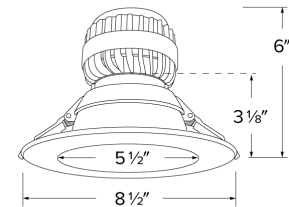

Dimensions

Product Numbers

Item	Finish
ELB610W	All White
ELB610BB	All Black
ELB610H	All Haze (Semi-Specular)
ELB610HW	Haze with White Trim