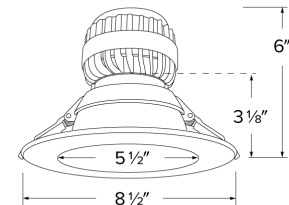

Dimensions

Product Numbers

Item	Finish
ELB610W	All White
ELB610BB	All Black
ELB610H	All Haze (Semi-Specular)
ELB610HW	Haze with White Trim