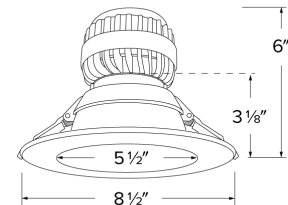

Dimensions

Product Numbers

Item	Finish
ELB610W	All White
ELB610BB	All Black
ELB610H	All Haze (Semi-Specular)
ELB610HW	Haze with White Trim