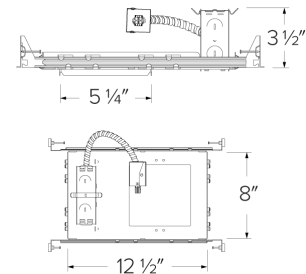

## Technical Details

**Construction:** Constructed from 16 gauge galvanized steel for large architectural applications

**Installation:** Designed for commercial buildings. Easily installed with included hanger bars. Light engine installed into frame

**Junction Box:** Positioned to accommodate straight conduit runs. 1/2" trade size conduit knockouts and pry-out knockout slots for easy romex installation

**Warranty:** ELCO Products are built to last. 5-year Limited warranty

## Dimensions