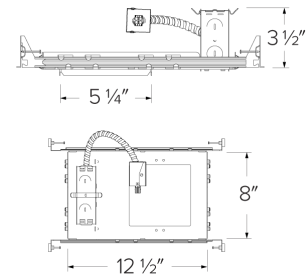

## Technical Details

**Construction:** Constructed from 16 gauge galvanized steel for large architectural applications

**Installation:** Designed for commercial buildings. Easily installed with included hanger bars. Light engine installed into frame

**Junction Box:** Positioned to accommodate straight conduit runs. 1/2" trade size conduit knockouts and pry-out knockout slots for easy romex installation

**Warranty:** ELCO Products are built to last. 5-year Limited warranty

## Dimensions