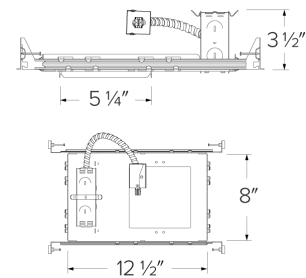

## Technical Details

**Construction:** Constructed from 16 gauge galvanized steel for large architectural applications

**Installation:** Designed for commercial buildings. Easily installed with included hanger bars. Light engine installed into frame

**Junction Box:** Positioned to accommodate straight conduit runs. 1/2" trade size conduit knockouts and pry-out knockout slots for easy romex installation

**Warranty:** ELCO Products are built to last. 5-year Limited warranty

## Dimensions