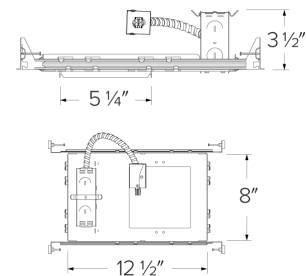

Technical Details

Construction: Constructed from 16 gauge galvanized steel for large architectural applications

Installation: Designed for commercial buildings. Easily installed with included hanger bars. Light engine installed into frame

Junction Box: Positioned to accommodate straight conduit runs. 1/2" trade size conduit knockouts and pry-out knockout slots for easy romex installation

Warranty: ELCO Products are built to last. 5-year Limited warranty

Options

Optional Battery Backup

Dimensions

Product Numbers

Item	Description
ELB44SQPF	Square New Construction Plaster Frame
ELB44SQPF-EM5	Square New Construction Plaster Frame with Emergency Battery Backup