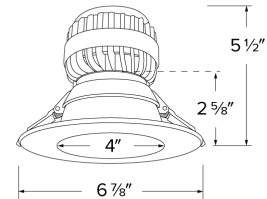

Dimensions

Product Numbers

Item	Finish
ELB410W	All White
ELB410H	Haze (Semi-Specular)
ELB410HW	Haze with White Trim
ELB410BB	All Black