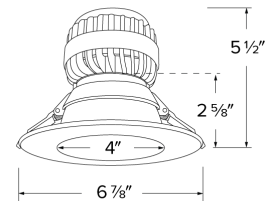

Dimensions

Product Numbers

Item	Finish
ELB410W	All White
ELB410H	Haze (Semi-Specular)
ELB410HW	Haze with White Trim
ELB410BB	All Black