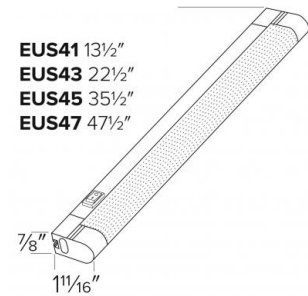

Azalea™ LED Undercabinet Lights

Features

- Slim Line LED Undercabinet Light, white polycarbonate body, ribbed clear acrylic diffuser creates smooth lumen output.
- Linkable up to 24 ft per circuit.
- On/Off switch.
- 5' power cord and plug included
- Mini-connectors for flush unit-to-unit connection included, flush mounting clips.
- 120V AC non-dimmable LED driver.
- ETL listed for dry location.

Specifications

Wattage	17W
Lumens	1600 lm
Voltage	120V
Color Temp.	4000K
Lamp Type	LED

Dimensions

Product Number

Item	Description	Lamp type	Lumens	CCT	Watts	Voltage	Finish
EUS47W	47 1/2"	LED	1600 lm	4000K	17W	120V	All White

Compatible Products

Azalea™ Undercabinet Light

Accessories

Linking Cable

CAT NO.	SPECIFICATIONS
EUSC6	6" Length
EUSC12	12" Length
EUSC24	24" Length
EUSC36	36" Length

5' Power Cord

CAT NO.	SPECIFICATIONS
EUSPC	5" Length