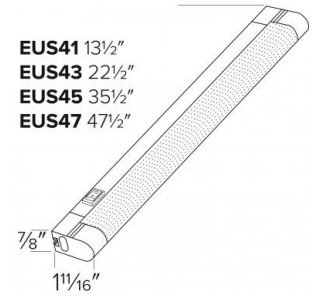

Azalea™ LED Undercabinet Lights

Features

- Slim Line LED Undercabinet Light, white polycarbonate body, ribbed clear acrylic diffuser creates smooth lumen output.
- Linkable up to 24 ft per circuit.
- On/Off switch.
- 5' power cord and plug included
- Mini-connectors for flush unit-to-unit connection included, flush mounting clips.
- 120V AC non-dimmable LED driver.
- ETL listed for dry location.

Specifications

Wattage	12W
Lumens	1200 lm
Voltage	120V
Color Temp.	4000K
Lamp Type	LED

Dimensions

Product Number

Item	Description	Lamp type	Lumens	CCT	Watts	Voltage	Finish
EUS45W	35 1/2"	LED	1200 lm	4000K	12W	120V	All White

Compatible Products

Azalea™ Undercabinet Light

Accessories

Linking Cable

CAT NO.	SPECIFICATIONS
EUSC6	6" Length
EUSC12	12" Length
EUSC24	24" Length
EUSC36	36" Length

5' Power Cord

CAT NO.	SPECIFICATIONS
EUSPC	5" Length