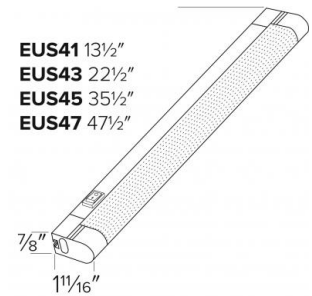

Azalea™ LED Undercabinet Lights

Features

- Slim Line LED Undercabinet Light, white polycarbonate body, ribbed clear acrylic diffuser creates smooth lumen output.
- Linkable up to 24 ft per circuit.
- On/Off switch.
- 5' power cord and plug included
- Mini-connectors for flush unit-to-unit connection included, flush mounting clips.
- 120V AC non-dimmable LED driver.
- ETL listed for dry location.

Specifications

Wattage	8W
Lumens	640 lm
Voltage	120V
Color Temp.	4000K
Lamp Type	LED

Dimensions

Product Number

Item	Description	Lamp type	Lumens	CCT	Watts	Voltage	Finish
EUS43W	22 1/2"	LED	640 lm	4000K	8W	120V	All White

Compatible Products

Azalea™ Undercabinet Light

Accessories

Linking Cable

CAT NO.	SPECIFICATIONS
EUSC6	6" Length
EUSC12	12" Length
EUSC24	24" Length
EUSC36	36" Length

5' Power Cord

CAT NO.	SPECIFICATIONS
EUSPC	5" Length