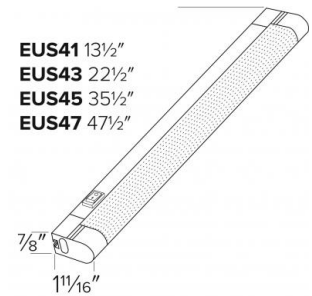

Azalea™ LED Undercabinet Lights

Features

- Slim Line LED Undercabinet Light, white polycarbonate body, ribbed clear acrylic diffuser creates smooth lumen output.
- Linkable up to 24 ft per circuit.
- On/Off switch.
- 5' power cord and plug included
- Mini-connectors for flush unit-to-unit connection included, flush mounting clips.
- 120V AC non-dimmable LED driver.
- ETL listed for dry location.

Specifications

| | |
|--------------------|------------------|
| Wattage | 5W - 17W |
| Lumens | 370 lm - 1600 lm |
| Voltage | 120V |
| Color Temp. | 4000K |
| Lamp Type | LED |

Dimensions

Product Numbers

Compatible Products

Azalea™ Undercabinet Light

Accessories

Linking Cable

| CAT NO. | SPECIFICATIONS |
|---------|----------------|
| EUSC6 | 6" Length |
| EUSC12 | 12" Length |
| EUSC24 | 24" Length |
| EUSC36 | 36" Length |

5' Power Cord

| CAT NO. | SPECIFICATIONS |
|---------|----------------|
| EUSPC | 5' Length |