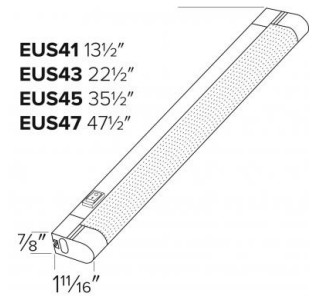

## Features

- Slim Line LED Undercabinet Light, white polycarbonate body, ribbed clear acrylic diffuser creates smooth lumen output.
- Linkable up to 24 ft per circuit.
- On/Off switch.
- 5' power cord and plug included
- Mini-connectors for flush unit-to-unit connection included, flush mounting clips.
- 120V AC non-dimmable LED driver.
- ETL listed for dry location.

## Dimensions

### Linking Cable

CAT NO.	SPECIFICATIONS
EUSC6	6" Length
EUSC12	12" Length
EUSC24	24" Length
EUSC36	36" Length

### 5' Power Cord

CAT NO.	SPECIFICATIONS
EUSPC	5" Length