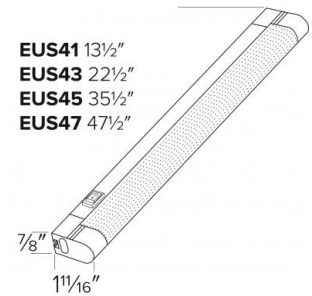

Dimensions

Product Numbers

Item	Description	Lamp type	Lumens	CCT	Watts	Voltage	Finish
EUS41W	13 1/2"	LED	370 lm	4000K	5W	120V	All White
EUS43W	22 1/2"	LED	640 lm	4000K	8W	120V	All White
EUS45W	35 1/2"	LED	1200 lm	4000K	12W	120V	All White
EUS47W	47 1/2"	LED	1600 lm	4000K	17W	120V	All White