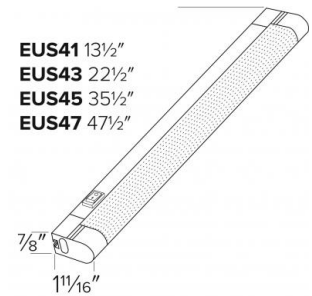

Azalea™ LED Undercabinet Lights

Features

- Slim Line LED Undercabinet Light, white polycarbonate body, ribbed clear acrylic diffuser creates smooth lumen output.
- Linkable up to 24 ft per circuit.
- On/Off switch.
- 5' power cord and plug included
- Mini-connectors for flush unit-to-unit connection included, flush mounting clips.
- 120V AC non-dimmable LED driver.
- ETL listed for dry location.

Specifications

| | |
|--------------------|------------------|
| Wattage | 5W - 17W |
| Lumens | 370 lm - 1600 lm |
| Voltage | 120V |
| Color Temp. | 4000K |
| Lamp Type | LED |

Dimensions

Product Numbers

Compatible Products

Azalea™ Undercabinet Light

Accessories

Linking Cable

| CAT NO. | SPECIFICATIONS |
|---------|----------------|
| EUSC6 | 6" Length |
| EUSC12 | 12" Length |
| EUSC24 | 24" Length |
| EUSC36 | 36" Length |

5' Power Cord

| CAT NO. | SPECIFICATIONS |
|---------|----------------|
| EUSPC | 5" Length |