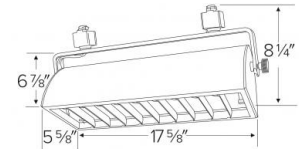

Specifications

Wattage	(2) 24 or 27W
Lumens	3600 lm
Lamp Type	CFL

Options

Black

Dimensions

Product Number

Item	Lamp type	Lumens	Watts	Finish
ET226B	CFL	3600 lm	(2) 24 or 27	All Black