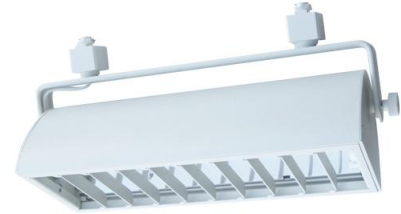

Architectural Flood Wall Wash Long Twin Tube Fixture (Black Only)

Features

- Flood Wall Wash with Electronic Ballast.
- Specular, parabolic Louver.
- Lamp: (2) 24/27W 2G11 base fluorescent.
- For use with 1 or 2 circuit track and accessories.
- Standard H Style. For J or L style use - PJTLO (W, B) for Juno tip or PLTHI (W, B) for Lightolier tip (must be factory adapted).

Specifications

Wattage	(2) 24 or 27W
Lumens	3600 lm
Lamp Type	CFL

Options

Black

Dimensions

Product Number

Item	Lamp type	Lumens	Watts	Finish
ET226B	CFL	3600 lm	(2) 24 or 27	All Black