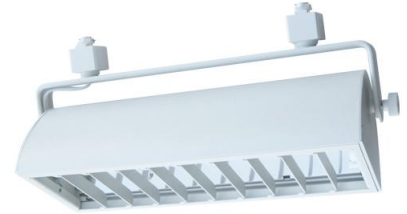

Architectural Flood Wall Wash Long Twin Tube Fixture (Black Only)

Features

- Flood Wall Wash with Electronic Ballast.
- Specular, parabolic Louver.
- Lamp: (2) 24/27W 2G11 base fluorescent.
- For use with 1 or 2 circuit track and accessories.
- Standard H Style. For J or L style use - PJTLO (W, B) for Juno tip or PLTHI (W, B) for Lightolier tip (must be factory adapted).

Specifications

Wattage	(2) 24 or 27W
Lumens	3600 lm
Lamp Type	CFL

Options

Black

Dimensions

Product Numbers

Item	Lamp type	Lumens	Watts	Finish
ET226B	CFL	3600 lm	(2) 24 or 27	All Black