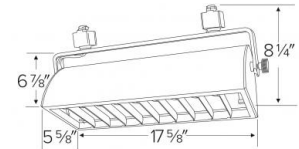

Specifications

Wattage	(2) 24 or 27W
Lumens	3600 lm
Lamp Type	CFL

Options

Black

Dimensions

Product Numbers

Item	Lamp type	Lumens	Watts	Finish
ET226B	CFL	3600 lm	(2) 24 or 27	All Black