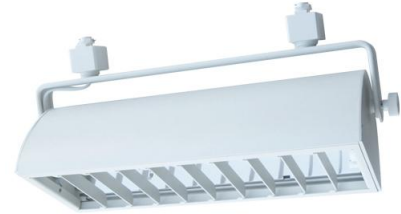

Architectural Flood Wall Wash Long Twin Tube Fixture (Black Only)

Features

- Flood Wall Wash with Electronic Ballast.
- Specular, parabolic Louver.
- Lamp: (2) 24/27W 2G11 base fluorescent.
- For use with 1 or 2 circuit track and accessories.
- Standard H Style. For J or L style use - PJTLO (W, B) for Juno tip or PLTHI (W, B) for Lightolier tip (must be factory adapted).

Specifications

Wattage	(2) 24 or 27W
Lumens	3600 lm
Lamp Type	CFL

Options

Black

Dimensions

Product Numbers

Item	Lamp type	Lumens	Watts	Finish
ET226B	CFL	3600 lm	(2) 24 or 27	All Black