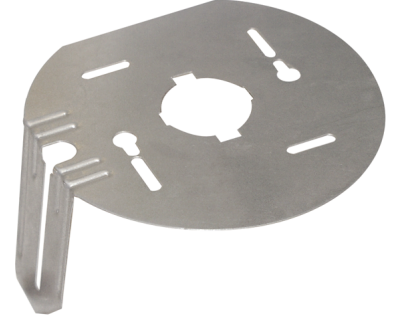

Accessories for Recessed Fixtures

Features

- Socket Plates for Recessed Housings.
- With screw and wing nut.

Options

Product Numbers

| Item | Description |
|-----------------|-----------------------------|
| L-BRCKT | Socket Plate for 6" Housing |
| L-BRCKT4 | Socket Plate for 4" Housing |
| L-BRCKT5 | Socket Plate for 5" Housing |