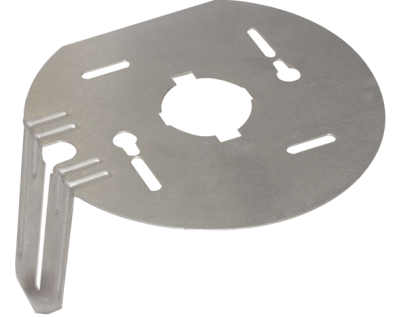

Accessories for Recessed Fixtures

Features

- Socket Plates for Recessed Housings.
- With screw and wing nut.

Options

Product Numbers

Item	Description
L-BRCKT	Socket Plate for 6" Housing
L-BRCKT4	Socket Plate for 4" Housing
L-BRCKT5	Socket Plate for 5" Housing