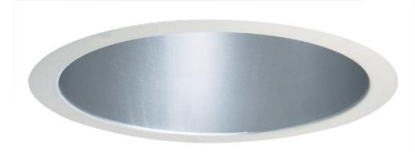

9" CFL Vertical Open Reflector

Features

- Lamp: (1) 70W MAX 4 Pin
- O.D.: 11 1/4"

Specifications

Wattage	70W
----------------	-----

Product Numbers

Item	Description	Watts	Finish
EL1016C	9" CFL Vertical Open Reflector	70W	Clear with White Trim