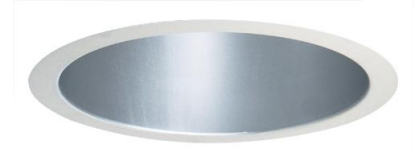

9" CFL Vertical Open Reflector

Features

- Lamp: (1) 70W MAX 4 Pin
- O.D.: 11 1/4"

Specifications

Wattage	70W

Product Numbers

Item	Description	Watts	Finish
EL1016C	9" CFL Vertical Open Reflector	70W	Clear with White Trim