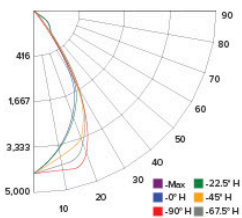

PHOTOMETRIC REPORT

Product #: E811L6035H2
 Wattage / Lumens: 37.2 W / 4353.5 lm
 Luminaire LPW: 117 lm/W

CANDLE POWER SUMMARY

Degree Vertical	0°
0	4319
5	3963
15	3122
25	2134
35	1197
45	706
55	596
65	445
75	178
85	43
90	3

ILLUMINANCE AT A DISTANCE

Distance to Target Plane	Center Beam Footcandles	Beam Diameter
4'	270	4.2'
6'	120	6.3'
8'	67.5	8.4'
10'	43.2	10.5'

ZONAL LUMEN SUMMARY

Zone	Lumens	%Luminaire
0-30°	2,845.3	65.4
0-40°	3,714.2	85.3
0-60°	4,208.1	96.7
0-90°	4,353.5	100

PHOTOMETRIC REPORT

Product #: E811L6040H2
 Wattage / Lumens: 37.2 W / 4537.8 lm
 Luminaire LPW: 121.98 lm/W

CANDLE POWER SUMMARY

Degree Vertical	0°
0	4502
5	4131
15	3254
25	2224
35	1248
45	736
55	621
65	464
75	186
85	45
90	3