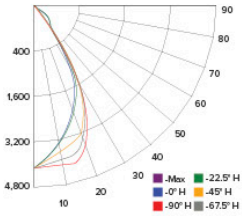

ILLUMINANCE AT A DISTANCE

Distance to Target Plane	Center Beam Footcandles	Beam Diameter
4'	189	4.2'
6'	84.0	6.3'
8'	47.3	8.4'
10'	30.3	10.5'

ZONAL LUMEN SUMMARY

Zone	Lumens	%Luminaire
0-30°	1,992.6	65.4
0-40°	2,601.1	85.3
0-60°	2,947.0	96.7
0-90°	3,048.8	100

PHOTOMETRIC REPORT

Product #: E811L6035H2
 Wattage / Lumens: 37.2 W / 4353.5 lm
 Luminaire LPW: 117 lm/W

CANDLE POWER SUMMARY

Degree Vertical	0°
0	4319
5	3963
15	3122
25	2134
35	1197
45	706
55	596
65	445
75	178
85	43
90	3