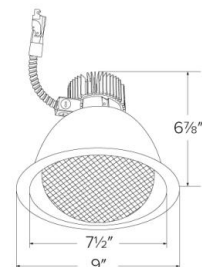

850 lm - 3000 lm Series