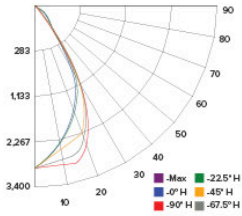

Photometric Report

8" Wall Wash LED Light Engine Trims

PHOTOMETRIC REPORT

Product #: E811L4040H2
Wattage / Lumens: 37.2 W / 3049.1 lm
Luminaire LPW: 81.9 lm/W

CANDLE POWER SUMMARY

Degree Vertical	0°
0	3025
5	2776
15	2187
25	1494
35	839
45	495
55	417
65	312
75	125
85	30
90	2

ILLUMINANCE AT A DISTANCE

Distance to Target Plane	Center Beam Footcandles	Beam Diameter
4'	189	4.2'
6'	84.0	6.3'
8'	47.3	8.4'
10'	30.3	10.5'

ZONAL LUMEN SUMMARY

Zone	Lumens	%Luminaire
0-30°	1,992.6	65.4
0-40°	2,601.1	85.3
0-60°	2,947.0	96.7
0-90°	3,048.8	100