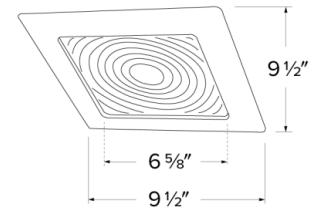

## Features

- Lamp: Medium base (E26) PAR type.
- O.D.: 9 1/2" Sq.
- **NOTE:** Trim is designed to fit ELCO Square Housings, trim may not fit in all 8" Square Housings from other lighting manufacturers.

## Front View Dimensions

## Back View Dimensions

## Side View Dimensions