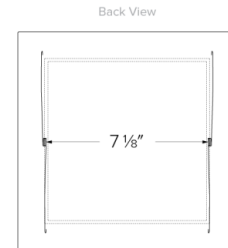

Back View Dimensions

Side View Dimensions