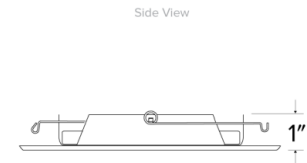

## Features

- Lamp: Medium base (E26) PAR type.
- O.D.: 9 1/2" Sq.
- **NOTE:** Trim is designed to fit ELCO Square Housings, trim may not fit in all 8" Square Housings from other lighting manufacturers.

## Front View Dimensions

## Back View Dimensions

## Side View Dimensions