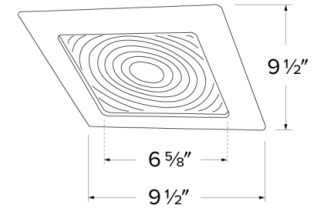

## Features

- Lamp: Medium base (E26) PAR type.
- O.D.: 9 1/2" Sq.
- **NOTE:** Trim is designed to fit ELCO Square Housings, trim may not fit in all 8" Square Housings from other lighting manufacturers.

## Front View Dimensions

## Back View Dimensions

## Side View Dimensions