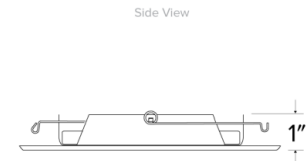

8" Square Trim with Fresnel Glass Lens

Features

- Lamp: Medium base (E26) PAR type.
- O.D.: 9 1/2" Sq.
- **NOTE:** Trim is designed to fit ELCO Square Housings, trim may not fit in all 8" Square Housings from other lighting manufacturers.

Specifications

Wattage (2) 42W

Technical Details

Construction: Meticulously manufactured trim with a powder coated or anodized finish.

Installation: Clips securely mount trim into the housing and keeps ring flush with ceiling.

Compatible Housing: Compatible with 6" Integrated LED Housings.

Lamp: Compatible with Medium base (E26) PAR type.

Front View Dimensions

Back View Dimensions

Side View Dimensions

Product Numbers

Item	Watts	Finish
EL11W	(2) 42	All White