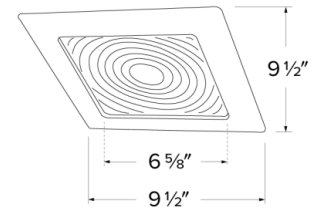

Front View Dimensions