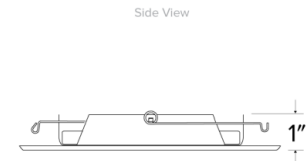

Product Numbers

Item	Watts	Finish
EL11W	(2) 42	All White