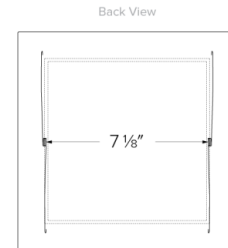

8" Square Trim with Fresnel Glass Lens

Features

- Lamp: Medium base (E26) PAR type.
- O.D.: 9 1/2" Sq.
- **NOTE:** Trim is designed to fit ELCO Square Housings, trim may not fit in all 8" Square Housings from other lighting manufacturers.

Specifications

Wattage (2) 42W

Technical Details

Construction: Meticulously manufactured trim with a powder coated or anodized finish.

Installation: Clips securely mount trim into the housing and keeps ring flush with ceiling.

Compatible Housing: Compatible with 6" Integrated LED Housings.

Lamp: Compatible with Medium base (E26) PAR type.

Front View Dimensions

Back View Dimensions

Side View Dimensions

Product Numbers

Item	Watts	Finish
EL11W	(2) 42	All White