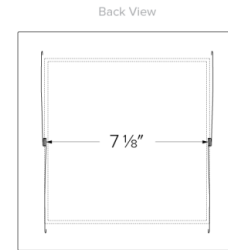

## Features

- Lamp: Medium base (E26) PAR type.
- O.D.: 9 1/2" Sq.
- **NOTE:** Trim is designed to fit ELCO Square Housings, trim may not fit in all 8" Square Housings from other lighting manufacturers.

## Front View Dimensions

## Back View Dimensions

## Side View Dimensions