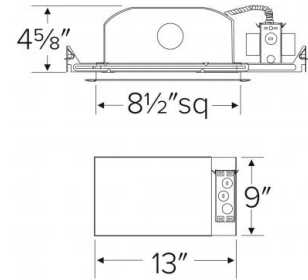

8" Square Incandescent IC Single Wall Aluminum New Construction Housing

Features

- Square Housing, Airtight (with lensed trims).
- Single wall aluminum construction.
- Integral thermal protector.
- Supplied with captive bar hangers for 24" max joist spacing.
- Lamp: 120V 75W MAX A19.
- cUL listed for Damp Location and for Feed Through.

Specifications

Wattage	75W
Voltage	120V
Lamp Type	Medium Base (E26)
Damp Location	Listed

Dimensions

Technical Details

Construction:

- Housing adjusts in frame to accommodate up to 1 1/4" ceiling thickness.
- Airtight housing with lensed trims to restrict airflow in accordance with ASTM E-283 air-tight requirements.
- Aluminum housing for greater heat dissipation. Stamped galvanized steel frame.

Installation: Designed for ceiling plenums where 2x8 joists or taller are used. High strength hanger bars can easily be nailed to joists. Maximum hole cutout is 8 1/2". Suitable for T-grid and drop ceiling applications. See installation sheet for detailed information.

CAT NO.	SPECIFICATIONS
FIRETAPE	3/4" W x 16' L