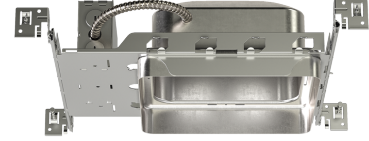

8" Square Incandescent IC Single Wall Aluminum New Construction Housing

Features

- Square Housing, Airtight (with lensed trims).
- Single wall aluminum construction.
- Integral thermal protector.
- Supplied with captive bar hangers for 24" max joist spacing.
- Lamp: 120V 75W MAX A19.
- cUL listed for Damp Location and for Feed Through.

Specifications

Wattage	75W
Voltage	120V
Lamp Type	Medium Base (E26)
Damp Location	Listed

Dimensions

Technical Details

Construction:

- Housing adjusts in frame to accommodate up to 1 1/4" ceiling thickness.
- Airtight housing with lensed trims to restrict airflow in accordance with ASTM E-283 air-tight requirements.
- Aluminum housing for greater heat dissipation. Stamped galvanized steel frame.

Installation: Designed for ceiling plenums where 2x8 joists or taller are used. High strength hanger bars can easily be nailed to joists. Maximum hole cutout is 8 1/2". Suitable for T-grid and drop ceiling applications. See installation sheet for detailed information.

Junction Box: Positioned to accommodate straight conduit runs. Seven 1/2" trade size pryout conduit knockouts, 4 Romex pryouts with strain relief.

Hanger Bars: Pre-installed hanger bars with True Nail facilitate easy installation in regular lumber, engineered lumber, and laminated beams. Integral T-bar slots for easy installation in T-grids. Spans up to 24" and can be repositioned 90°. Score lines allow for tool-free hanger bar size reduction. Integral leveling flange allows for single-person installation while aligning the housing with the joists.