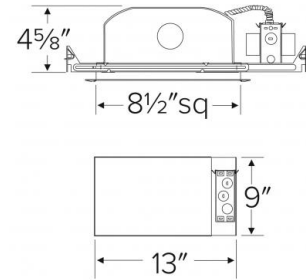

8" Square CFL IC Downlights

Features

- Single Wall IC Housing, Airtight with Lensed Trims.
- Supplied with captive bar hangers for 24" joist spacing.
- cUL Listed for damp location and for Feed Through.
- Plaster frame with captive bar hangers

Specifications

Wattage	26W
Voltage	120/277V
Lamp Type	CFL
Damp Location	Listed

Dimensions

Product Number

Item	Description	Lamp type	Watts	Voltage
EL85Q-126E	8" Square CFL IC Downlight	CFL	26W	120/277V