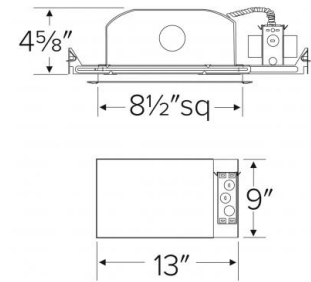

## Features

- Single Wall IC Housing, Airtight with Lensed Trims.
- Supplied with captive bar hangers for 24" joist spacing.
- cUL Listed for damp location and for Feed Through.
- Plaster frame with captive bar hangers

## Dimensions