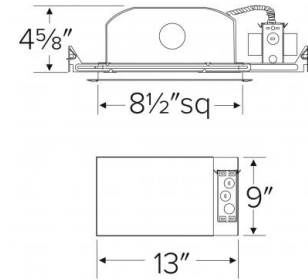

8" Square CFL IC Downlights

Features

- Single Wall IC Housing, Airtight with Lensed Trims.
- Supplied with captive bar hangers for 24" joist spacing.
- cUL Listed for damp location and for Feed Through.
- Plaster frame with captive bar hangers

Specifications

Wattage	26W
Voltage	120/277V
Lamp Type	CFL
Damp Location	Listed

Dimensions

Product Numbers

Item	Description	Lamp type	Watts	Voltage
EL8SQ-126E	8" Square CFL IC Downlight	CFL	26W	120/277V