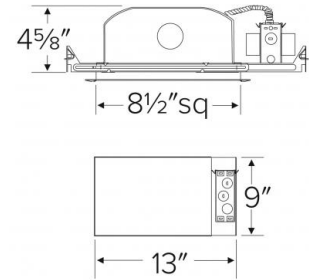

8" Square CFL IC Downlights

Features

- Single Wall IC Housing, Airtight with Lensed Trims.
- Supplied with captive bar hangers for 24" joist spacing.
- cUL Listed for damp location and for Feed Through.
- Plaster frame with captive bar hangers

Specifications

Wattage	26W
Voltage	120/277V
Lamp Type	CFL
Damp Location	Listed

Dimensions

Product Numbers

Item	Description	Lamp type	Watts	Voltage
EL85Q-126E	8" Square CFL IC Downlight	CFL	26W	120/277V