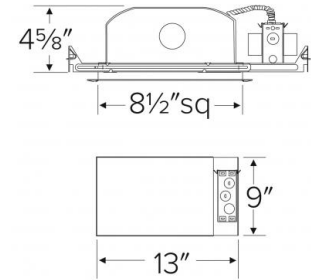

8" Square CFL IC Downlights

Features

- Single Wall IC Housing, Airtight with Lensed Trims.
- Supplied with captive bar hangers for 24" joist spacing.
- cUL Listed for damp location and for Feed Through.
- Plaster frame with captive bar hangers

Specifications

Wattage	26W
Voltage	120/277V
Lamp Type	CFL
Damp Location	Listed

Dimensions

Product Numbers

Item	Description	Lamp type	Watts	Voltage
EL85Q-126E	8" Square CFL IC Downlight	CFL	26W	120/277V