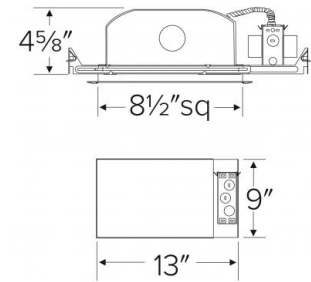

8" Square CFL IC Downlights

Features

- Single Wall IC Housing, Airtight with Lensed Trims.
- Supplied with captive bar hangers for 24" joist spacing.
- cUL Listed for damp location and for Feed Through.
- Plaster frame with captive bar hangers

Specifications

Wattage	26W
Voltage	120/277V
Lamp Type	CFL
Damp Location	Listed

Dimensions

Product Numbers

Item	Description	Lamp type	Watts	Voltage
EL85Q-126E	8" Square CFL IC Downlight	CFL	26W	120/277V