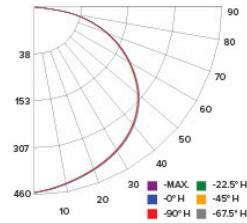

Specifications

Wattage	17W
Lumens	1400 lm
Voltage	120/277V
Color Temp.	3000K, 3500K, 4000K
Dimmable	0-10V
Lamp Type	LED
CRI	90+
Wet Location	Listed

Options

White

Black

Dimensions

Product Number

Item	Lamp type	Lumens	CCT	Watts	Voltage	Dimming	Finish
ELSP83DXCT3W	LED	1400 lm	3000K, 3500K, 4000K	17W	120/277V	0-10V	All White

Photometric Report

8" Round 0-10V Sky Panel™

PHOTOMETRIC REPORT

Product #: ELSP83DXCT3 @3000K
Wattage / Lumens: 17.1W / 1376.1 lm
Luminaire LPW: 80.4 lm/W

CANDLE POWER SUMMARY

Degree Vertical	0°
0	454
5	451
15	434
25	403
35	359
45	303
55	236
65	162
75	87
85	19
90	1

PHOTOMETRIC REPORT

Product #: ELSP83DXCT3 @3500K
Wattage / Lumens: 16.5W / 1,472 lm
Luminaire LPW: 89 lm/W

CANDLE POWER SUMMARY

Degree Vertical	0°
0	486
5	482
15	464
25	431
35	384
45	325
55	253
65	173
75	93
85	21
90	1

PHOTOMETRIC REPORT

Product #: ELSP83DXCT3 @4000K
Wattage / Lumens: 16.7W / 1,497.2 lm
Luminaire LPW: 89.5 lm/W

CANDLE POWER SUMMARY

Degree Vertical	0°
0	494
5	491
15	472
25	439
35	391
45	330
55	257
65	176
75	94
85	21
90	1