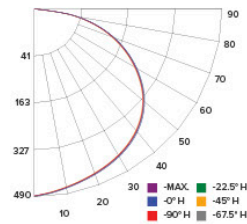

Photometric Report

8" Round 0-10V Sky Panel™

PHOTOMETRIC REPORT

Product #: ELSP83DXCT3 @3000K
Wattage / Lumens: 17.1W / 1376.1 lm
Luminaire LPW: 80.4 lm/W

CANDLE POWER SUMMARY

Degree Vertical	0°
0	454
5	451
15	434
25	403
35	359
45	303
55	236
65	162
75	87
85	19
90	1

ILLUMINANCE AT A DISTANCE

Distance to Target Plane	Center Beam Footcandles	Beam Diameter
4'	28.4	13.0'
6'	12.6	19.5'
8'	7.10	26.0'
10'	4.54	32.6'

ZONAL LUMEN SUMMARY

Zone	Lumens	%Luminaire
0-30°	356.5	25.9
0-40°	588.2	42.7
0-60°	1,057.9	76.9
0-90°	1,375.9	100

PHOTOMETRIC REPORT

Product #: ELSP83DXCT3 @3500K
Wattage / Lumens: 16.5W / 1,472 lm
Luminaire LPW: 89 lm/W

CANDLE POWER SUMMARY

Degree Vertical	0°
0	486
5	482
15	464
25	431
35	384
45	325
55	253
65	173
75	93
85	21
90	1

PHOTOMETRIC REPORT

Product #: ELSP83DXCT3 @4000K
Wattage / Lumens: 16.7W / 1,497.2 lm
Luminaire LPW: 89.5 lm/W

CANDLE POWER SUMMARY

Degree Vertical	0°
0	494
5	491
15	472
25	439
35	391
45	330
55	257
65	176
75	94
85	21
90	1