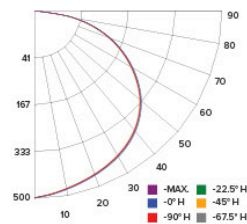

ILLUMINANCE AT A DISTANCE

Distance to Target Plane	Center Beam Footcandles	Beam Diameter
4'	28.4	13.0'
6'	12.6	19.5'
8'	7.10	26.0'
10'	4.54	32.6'

ZONAL LUMEN SUMMARY

Zone	Lumens	%Luminaire
0-30°	356.5	25.9
0-40°	588.2	42.7
0-60°	1,057.9	76.9
0-90°	1,375.9	100

PHOTOMETRIC REPORT

Product #: ELSP83DXCT3 @3500K
Wattage / Lumens: 16.5W / 1,472 lm
Luminaire LPW: 89 lm/W

CANDLE POWER SUMMARY

Degree Vertical	0°
0	486
5	482
15	464
25	431
35	384
45	325
55	253
65	173
75	93
85	21
90	1

ILLUMINANCE AT A DISTANCE

Distance to Target Plane	Center Beam Footcandles	Beam Diameter
4'	30.4	13.0'
6'	13.5	19.5'
8'	7.60	26.0'
10'	4.86	32.5'

ZONAL LUMEN SUMMARY

Zone	Lumens	%Luminaire
0-30°	381.3	25.9
0-40°	629.1	42.7
0-60°	1,131.4	76.9
0-90°	1,471.9	100

PHOTOMETRIC REPORT

Product #: ELSP83DXCT3 @4000K
Wattage / Lumens: 16.7W / 1,497.2 lm
Luminaire LPW: 89.5 lm/W

CANDLE POWER SUMMARY

Degree Vertical	0°
0	494
5	491
15	472
25	439
35	391
45	330
55	257
65	176
75	94
85	21
90	1