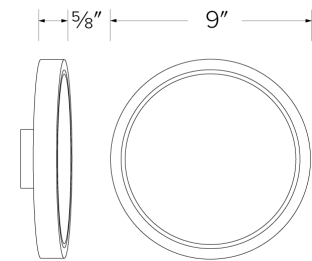

8" Round 0-10V Sky Panel™

0-10V Dimmable edge-lit LED technology with glare control lens for even glow.

Features

- Fits 4" Octagon and Square junction boxes (1 1/2" Minimum in depth)
- Fits 4" and 6" housings and optional mounting accessories
- 120/277V, 0-10V Dimmable
- Switch to desire CCT: 3000K, 3500K, 4000K
- Edge-lit LED technology
- Glare controlled lens
- IC Rated and Wet Location Rated
- ETL Listed
- JA8 2016 E-Compliant
- 9" O.D. x 5/8" H

Specifications

Wattage	17W
Lumens	1400 lm
Voltage	120/277V
Color Temp.	3000K, 3500K, 4000K
Dimmable	0-10V
Lamp Type	LED
CRI	90+
Wet Location	Listed

Options

White

Black

Dimensions

Product Number

Item	Lamp type	Lumens	CCT	Watts	Voltage	Dimming	Finish
ELSP83DXCT3W	LED	1400 lm	3000K, 3500K, 4000K	17W	120/277V	0-10V	All White

Photometric Report

8" Round 0-10V Sky Panel™

PHOTOMETRIC REPORT

Product #: ELSP83DXCT3 @3000K
Wattage / Lumens: 17.1W / 1376.1 lm
Luminaire LPW: 80.4 lm/W

CANDLE POWER SUMMARY

Degree Vertical	0°
0	454
5	451
15	434
25	403
35	359
45	303
55	236
65	162
75	87
85	19
90	1

PHOTOMETRIC REPORT

Product #: ELSP83DXCT3 @3500K
Wattage / Lumens: 16.5W / 1,472 lm
Luminaire LPW: 89 lm/W

CANDLE POWER SUMMARY

Degree Vertical	0°
0	486
5	482
15	464
25	431
35	384
45	325
55	253
65	173
75	93
85	21
90	1