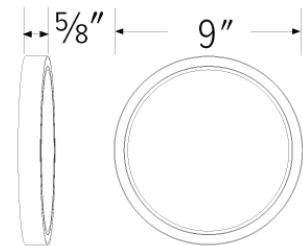

8" Round 0-10V Sky Panel™

0-10V Dimmable edge-lit LED technology with glare control lens for even glow.

Features

- Fits 3 1/2" and 4" Octagon and Round junction boxes
- Fits 4" and 6" housings and optional mounting accessories
- 120/277V, 0-10V Dimmable
- Switch to desire CCT: 3000K, 3500K, 4000K
- Edge-lit LED technology
- Glare controlled lens
- IC Rated and Wet Location Rated
- ETL Listed
- JA8 2016 E-Compliant
- 9" O.D. x 5/8" H

Specifications

Wattage	17W
Lumens	1400 lm
Voltage	120/277V
Color Temp.	3000K, 3500K, 4000K
Dimmable	0-10V
Lamp Type	LED
CRI	90+
Wet Location	Listed

Dimensions

Product Numbers

Item	Lamp type	Lumens	CCT	Watts	Voltage	Dimming	Finish
ELSP83DXCT3W	LED	1400 lm	3000K, 3500K, 4000K	17W	120/277V	0-10V	White