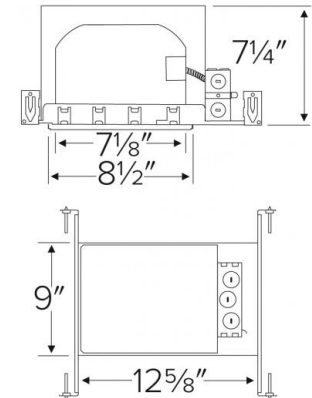

8" Incandescent IC Square Housing

Features

- Square housing, Type IC, Airtight (with lensed trims).
- Double wall aluminum construction.
- Integral thermal protector.
- Supplied with captive bar hangers for 24" max joist spacing.
- Lamp: 120V 75W MAX A19.
- cUL listed for Damp Location and for Feed Through.

Specifications

Wattage	75W
Voltage	120V
Lamp Type	Medium Base (E26)
Damp Location	Listed

Dimensions

Technical Details

Construction:

- IC rated for direct contact with insulation, for use in IC or non-IC conditions.
- Housing adjusts in frame to accommodate up to 1 1/4" ceiling thickness.
- Airtight housing with lensed trims to restrict airflow in accordance with ASTM E-283 air-tight requirements.
- Aluminum housing for greater heat dissipation. Stamped galvanized steel frame.

Installation: Designed for ceiling plenums where 2x8 joists or taller are used. High strength hanger bars can easily be nailed to joists. Maximum hole cutout is 8 1/2". Suitable for T-grid and drop ceiling applications. See installation sheet for detailed information.

Junction Box: Positioned to accommodate straight conduit runs. Seven 1/2" trade size pryout conduit knockouts, 4 Romex pryouts with strain relief.

Hanger Bars: Pre-installed hanger bars with True Nail facilitate easy installation in regular lumber, engineered lumber, and laminated beams. Integral T-bar slots for easy installation in T-grids. Spans up to 24" and can be repositioned 90°. Score lines allow for tool-free hanger bar size reduction. Integral leveling flange allows for single-person installation while aligning the housing with the joists.