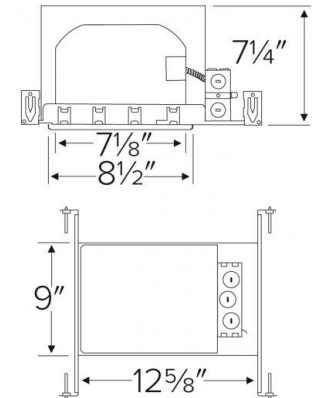

8" Incandescent IC Square Housing

Features

- Square housing, Type IC, Airtight (with lensed trims).
- Double wall aluminum construction.
- Integral thermal protector.
- Supplied with captive bar hangers for 24" max joist spacing.
- Lamp: 120V 75W MAX A19.
- cUL listed for Damp Location and for Feed Through.

Specifications

| | |
|----------------------|-------------------|
| Wattage | 75W |
| Voltage | 120V |
| Lamp Type | Medium Base (E26) |
| Damp Location | Listed |

Dimensions

Technical Details

Construction:

Installation: Designed for ceiling plenums where 2x8 joists or taller are used. High strength hanger bars can easily be nailed to joists. Maximum hole cutout is 8 1/2". Suitable for T-grid and drop ceiling applications. See installation sheet for detailed information.

Junction Box: Positioned to accommodate straight conduit runs. Seven 1/2" trade size pryout conduit knockouts, 4 Romex pryouts with strain relief.

Hanger Bars: Pre-installed hanger bars with True Nail facilitate easy installation in regular lumber, engineered lumber, and laminated beams. Integral T-bar slots for easy installation in T-grids. Spans up to 24" and can be repositioned 90°. Score lines allow for tool-free hanger bar size reduction. Integral leveling flange allows for single-person installation while aligning the housing with the joists.