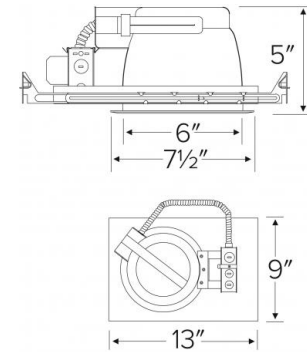

## Features

- Compact Fluorescent Housing with Plaster Frame.
- For (1) or (2) horizontally mounted lamps with integral electronic ballast.
- 6 5/8" ht allows use in 2x8 construction.
- Trim support adjusts 3/4" to accommodate different ceiling thicknesses.
- 24" captive hanger bars included.
- cUL Listed for damp location and for Feed Through.

## Dimensions