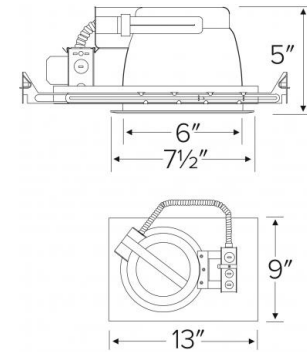

8" CFL Horizontal Downlight with Plaster Frame

Features

- Compact Fluorescent Housing with Plaster Frame.
- For (1) or (2) horizontally mounted lamps with integral electronic ballast.
- 6 5/8" ht allows use in 2x8 construction.
- Trim support adjusts 3/4" to accommodate different ceiling thicknesses.
- 24" captive hanger bars included.
- cUL Listed for damp location and for Feed Through.

Specifications

Wattage	52W
Voltage	120/277V
Lamp Type	CFL
Damp Location	Listed

Dimensions

Product Numbers

Item	Description	Lamp type	Watts	Voltage
ELH226E	8" CFL Horizontal Downlight with Plaster Frame	CFL	52W	120/277V