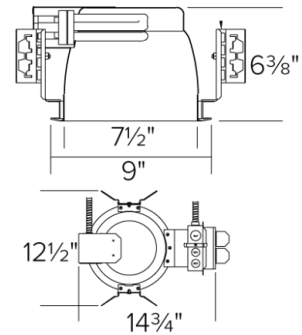

8" Architectural Compact Fluorescent Horizontal Downlight

Features

- Fluorescent electronic ballast for (2) 32W or 42W, 4 pin CFL.
- 6 5/8" ht allows use in 2x8 construction.
- Trim support adjusts 3/4" to accommodate different ceiling thicknesses.
- cUL Listed for damp location and for feed through.

Specifications

Wattage	64W - 84W
Voltage	120/277V
Lamp Type	CFL
Damp Location	Listed

Dimensions

Product Numbers

Item	Lamp type	Watts	Voltage
ELH8232E	CFL	64W	120/277V
ELH8242E	CFL	84W	120/277V