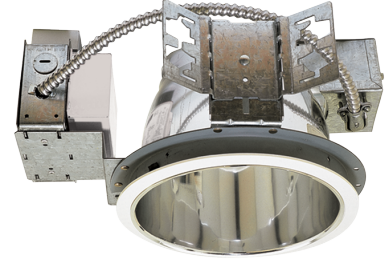

8" Architectural Compact Fluorescent Horizontal Downlight

Features

- Fluorescent electronic ballast for (2) 32W or 42W, 4 pin CFL.
- 6 5/8" ht allows use in 2x8 construction.
- Trim support adjusts 3/4" to accommodate different ceiling thicknesses.
- cUL Listed for damp location and for feed through.

Specifications

Wattage	64W - 84W
Voltage	120/277V
Lamp Type	CFL
Damp Location	Listed

Dimensions

Product Numbers

Item	Lamp type	Watts	Voltage
ELH8232E	CFL	64W	120/277V
ELH8242E	CFL	84W	120/277V