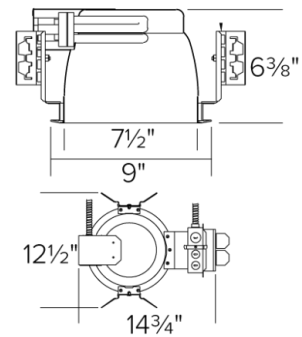

8" Architectural Compact Fluorescent Horizontal Downlight

Features

- Fluorescent electronic ballast for (2) 32W or 42W, 4 pin CFL.
- 6 5/8" ht allows use in 2x8 construction.
- Trim support adjusts 3/4" to accommodate different ceiling thicknesses.
- cUL Listed for damp location and for feed through.

Specifications

Wattage	64W - 84W
Voltage	120/277V
Lamp Type	CFL
Damp Location	Listed

Dimensions

Product Numbers

Item	Lamp type	Watts	Voltage
ELH8232E	CFL	64W	120/277V
ELH8242E	CFL	84W	120/277V