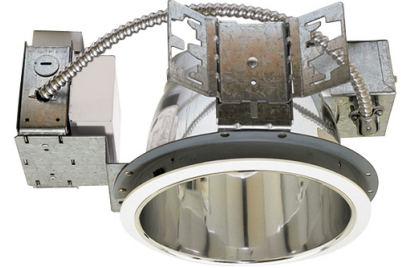

8" Architectural CFL Horizontal Downlights

Features

- Compact Fluorescent Housing for (2) horizontally mounted lamps with integral electronic ballast.
- 6 5/8" ht allows use in 2x8 construction.
- Trim support adjusts 3/4" to accommodate different ceiling thicknesses.
- Hanger bars not included.
- UL Listed for damp location and for Feed Through.

Specifications

Wattage	36W
Voltage	120/277V
Lamp Type	CFL
Damp Location	Listed

Dimensions

Product Number

Item	Description	Lamp type	Watts	Voltage
ELH8218E	8" Architectural CFL Horizontal Downlight	CFL	36W	120/277V