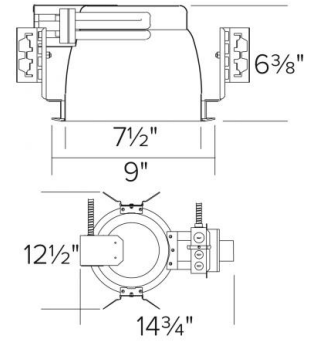

8" Architectural CFL Horizontal Downlights

Features

- Compact Fluorescent Housing for (2) horizontally mounted lamps with integral electronic ballast.
- 6 5/8" ht allows use in 2x8 construction.
- Trim support adjusts 3/4" to accommodate different ceiling thicknesses.
- Hanger bars not included.
- UL Listed for damp location and for Feed Through.

Specifications

Wattage	36W
Voltage	120/277V
Lamp Type	CFL
Damp Location	Listed

Dimensions

Product Number

Item	Description	Lamp type	Watts	Voltage
ELH8218E	8" Architectural CFL Horizontal Downlight	CFL	36W	120/277V