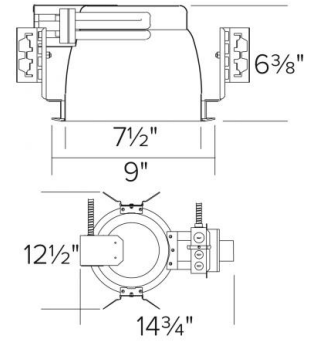

8" Architectural CFL Horizontal Downlights

Features

- Compact Fluorescent Housing for (2) horizontally mounted lamps with integral electronic ballast.
- 6 5/8" ht allows use in 2x8 construction.
- Trim support adjusts 3/4" to accommodate different ceiling thicknesses.
- Hanger bars not included.
- UL Listed for damp location and for Feed Through.

Specifications

Wattage	26W
Voltage	120/277V
Lamp Type	CFL
Damp Location	Listed

Dimensions

Product Number

Item	Description	Lamp type	Watts	Voltage
ELH8213E	8" Architectural CFL Horizontal Downlight	CFL	26W	120/277V