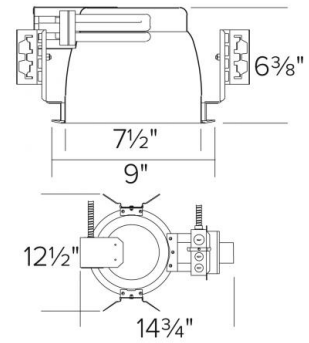

## Features

- Compact Fluorescent Housing for (2) horizontally mounted lamps with integral electronic ballast.
- 6 5/8" ht allows use in 2x8 construction.
- Trim support adjusts 3/4" to accommodate different ceiling thicknesses.
- Hanger bars not included.
- UL Listed for damp location and for Feed Through.

## Dimensions