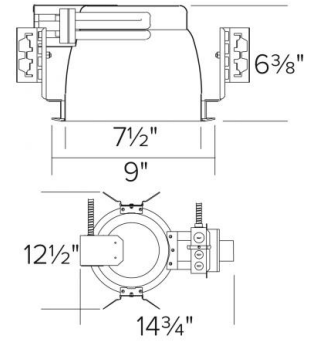

## Features

- Compact Fluorescent Housing for (2) horizontally mounted lamps with integral electronic ballast.
- 6 5/8" ht allows use in 2x8 construction.
- Trim support adjusts 3/4" to accommodate different ceiling thicknesses.
- Hanger bars not included.
- UL Listed for damp location and for Feed Through.

## Dimensions