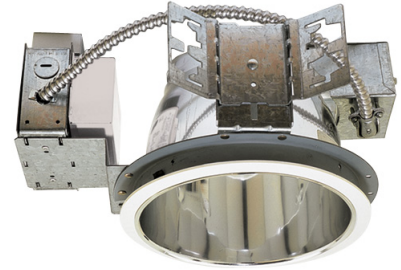

8" Architectural CFL Horizontal Downlights

Features

- Compact Fluorescent Housing for (2) horizontally mounted lamps with integral electronic ballast.
- 6 5/8" ht allows use in 2x8 construction.
- Trim support adjusts 3/4" to accommodate different ceiling thicknesses.
- Hanger bars not included.
- UL Listed for damp location and for Feed Through.

Specifications

Wattage	26W
Voltage	120/277V
Lamp Type	CFL
Damp Location	Listed

Dimensions

Product Number

Item	Description	Lamp type	Watts	Voltage
ELH8126E	8" Architectural CFL Horizontal Downlight	CFL	26W	120/277V