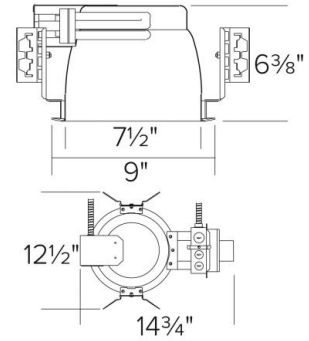

8" Architectural CFL Horizontal Downlights

Features

- Compact Fluorescent Housing for (2) horizontally mounted lamps with integral electronic ballast.
- 6 5/8" ht allows use in 2x8 construction.
- Trim support adjusts 3/4" to accommodate different ceiling thicknesses.
- Hanger bars not included.
- UL Listed for damp location and for Feed Through.

Specifications

Wattage	26W
Voltage	120/277V
Lamp Type	CFL
Damp Location	Listed

Dimensions

Product Number

Item	Description	Lamp type	Watts	Voltage
ELH8126E	8" Architectural CFL Horizontal Downlight	CFL	26W	120/277V