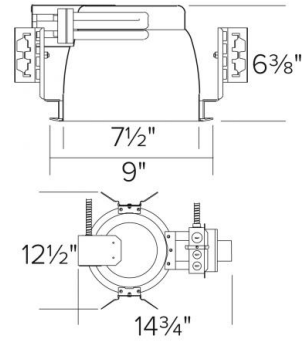

8" Architectural CFL Horizontal Downlights

Features

- Compact Fluorescent Housing for (2) horizontally mounted lamps with integral electronic ballast.
- 6 5/8" ht allows use in 2x8 construction.
- Trim support adjusts 3/4" to accommodate different ceiling thicknesses.
- Hanger bars not included.
- UL Listed for damp location and for Feed Through.

Specifications

Wattage	26W - 52W
Voltage	120/277V
Lamp Type	CFL
Damp Location	Listed

Dimensions

Product Numbers

Item	Description	Lamp type	Watts	Voltage
ELH8213E	8" Architectural CFL Horizontal Downlight	CFL	26W	120/277V
ELH8218E	8" Architectural CFL Horizontal Downlight	CFL	36W	120/277V
ELH8126E	8" Architectural CFL Horizontal Downlight	CFL	26W	120/277V
ELH8226E	8" Architectural CFL Horizontal Downlight	CFL	52W	120/277V
ELH8132E	8" Architectural CFL Horizontal Downlight	CFL	32W	120/277V
ELH8142E	8" Architectural CFL Horizontal Downlight	CFL	42W	120/277V