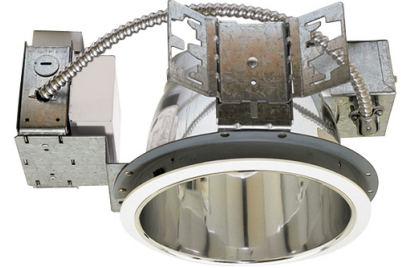

8" Architectural CFL Horizontal Downlights

Features

- Compact Fluorescent Housing for (2) horizontally mounted lamps with integral electronic ballast.
- 6 5/8" ht allows use in 2x8 construction.
- Trim support adjusts 3/4" to accommodate different ceiling thicknesses.
- Hanger bars not included.
- UL Listed for damp location and for Feed Through.

Specifications

Wattage	26W - 52W
Voltage	120/277V
Lamp Type	CFL
Damp Location	Listed

Dimensions

Product Numbers

Item	Description	Lamp type	Watts	Voltage
ELH8213E	8" Architectural CFL Horizontal Downlight	CFL	26W	120/277V
ELH8218E	8" Architectural CFL Horizontal Downlight	CFL	36W	120/277V
ELH8126E	8" Architectural CFL Horizontal Downlight	CFL	26W	120/277V
ELH8226E	8" Architectural CFL Horizontal Downlight	CFL	52W	120/277V
ELH8132E	8" Architectural CFL Horizontal Downlight	CFL	32W	120/277V
ELH8142E	8" Architectural CFL Horizontal Downlight	CFL	42W	120/277V