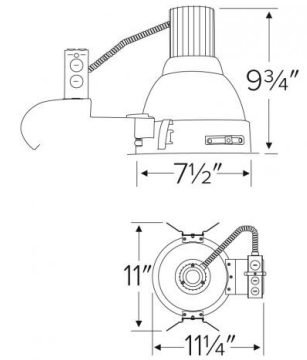

7" Incandescent Architectural Remodel Housing

Features

- Remodel Incandescent Architectural Housing.
- Galvanized Steel construction, commercial frame.
- Single Wall construction.
- Integral Thermal Protector.
- Lamp not included.
- cUL Listed for damp location.
- Compatible Trims: EL716, EL732, EL733, EL738, EL752, EL755.

Specifications

Wattage	150W
Voltage	120V
Lamp Type	Medium Base (E26)
Damp Location	Listed

Dimensions

Product Number

Item	Lamp type	Watts	Voltage
ELRH7T	Medium Base (E26)	150W	120V