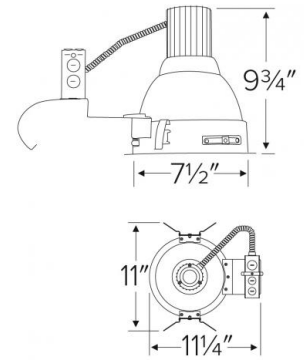

7" Incandescent Architectural Remodel Housing

Features

- Remodel Incandescent Architectural Housing.
- Galvanized Steel construction, commercial frame.
- Single Wall construction.
- Integral Thermal Protector.
- Lamp not included.
- cUL Listed for damp location.
- Compatible Trims: EL716, EL732, EL733, EL738, EL752, EL755.

Specifications

Wattage	150W
Voltage	120V
Lamp Type	Medium Base (E26)
Damp Location	Listed

Dimensions

Product Number

Item	Lamp type	Watts	Voltage
ELRH7T	Medium Base (E26)	150W	120V