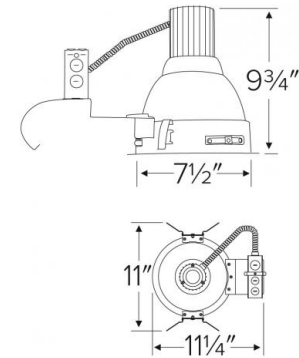

## Specifications

|                      |                   |
|----------------------|-------------------|
| <b>Wattage</b>       | 150W              |
| <b>Voltage</b>       | 120V              |
| <b>Lamp Type</b>     | Medium Base (E26) |
| <b>Damp Location</b> | Listed            |

## Dimensions