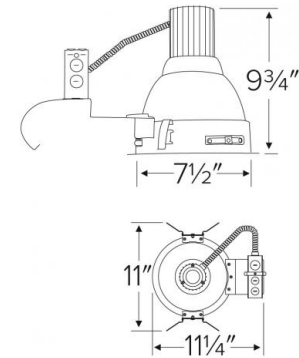

## Specifications

<b>Wattage</b>	150W
<b>Voltage</b>	120V
<b>Lamp Type</b>	Medium Base (E26)
<b>Damp Location</b>	Listed

## Dimensions