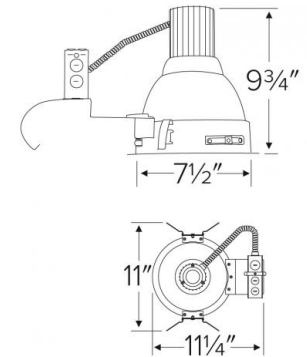

7" Incandescent Architectural Remodel Housing

Features

- Remodel Incandescent Architectural Housing.
- Galvanized Steel construction, commercial frame.
- Single Wall construction.
- Integral Thermal Protector.
- Lamp not included.
- UL Listed for damp location.
- Compatible Trims: EL716, EL732, EL733, EL738, EL752, EL755.

Specifications

Wattage	150W
Voltage	120V
Lamp Type	Medium Base (E26)
Damp Location	Listed

Dimensions

Product Numbers

Item	Lamp type	Watts	Voltage
ELRH7T	Medium Base (E26)	150W	120V