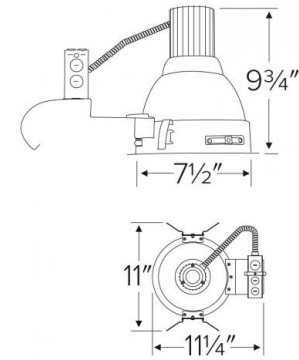

## Features

- Remodel Incandescent Architectural Housing.
- Galvanized Steel construction, commercial frame.
- Single Wall construction.
- Integral Thermal Protector.
- Lamp not included.
- cUL Listed for damp location.
- Compatible Trims: EL716, EL732, EL733, EL738, EL752, EL755.

## Specifications

<b>Wattage</b>	150W
<b>Voltage</b>	120V
<b>Lamp Type</b>	Medium Base (E26)
<b>Damp Location</b>	Listed

## Dimensions