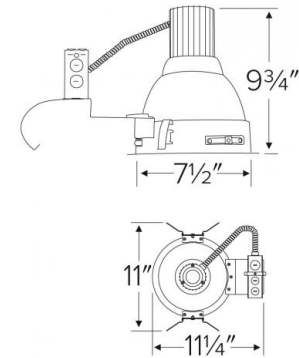

Dimensions

Product Numbers

Item	Lamp type	Watts	Voltage
ELRH7T	Medium Base (E26)	150W	120V