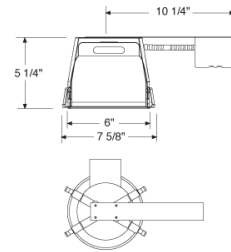

## Features

- Height: 5 1/2"
- Ceiling opening: 6 1/2"
- Trim O.D.: 7 5/8"

## Dimensions