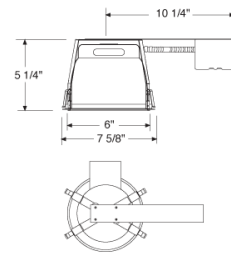

7" Horizontal Remodel CFL Downlight

Features

- Height: 5 1/2"
- Ceiling opening: 6 1/2"
- Trim O.D.: 7 5/8"

Dimensions

Product Numbers