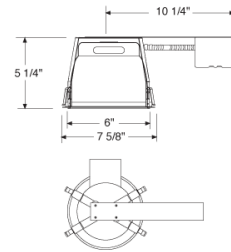

7" Horizontal Remodel CFL Downlight

Features

- Height: 5 1/2"
- Ceiling opening: 6 1/2"
- Trim O.D.: 7 5/8"

Dimensions

Product Numbers