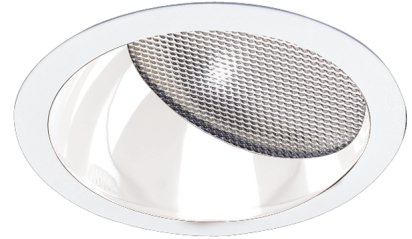

7" CFL Wall Wash with Reflector and Regressed Prismatic Lens

Features

- Lamp: (2) 26W 4 Pin Quad
- O.D.: 7 1/2"

Specifications

Wattage (2) 26W

Options

White

Black

Product Numbers

Item	Description	Watts	Finish
EL621W	7" CFL Wall Wash with Reflector and Regressed Prismatic Lens	(2) 26	All White
EL621B	7" CFL Wall Wash with Reflector and Regressed Prismatic Lens	(2) 26	Black with White Trim