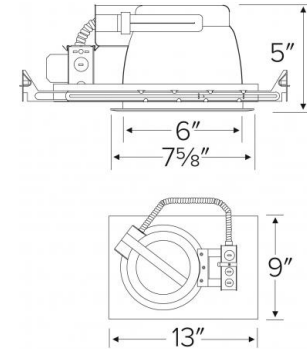

7" CFL Horizontal Downlight with Plaster Frame

Features

- Compact Fluorescent Housing with Plaster Frame.
- For (2) horizontally mounted lamps with integral ballast.
- Adjustable Hanger bars will span 24" and can be repositioned 90°.
- 5 1/4" ht allows use in 2x6 construction.
- Trim support adjusts 3/4" to accommodate different ceiling thicknesses.
- Plaster frame with captive bar hangers.
- cUL Listed for damp location and feed through.

Specifications

Wattage	26W
Voltage	120/277V
Lamp Type	CFL
Damp Location	Listed

Dimensions

Product Number

Item	Description	Lamp type	Watts	Voltage
ELH213E	7" CFL Horizontal Downlight with Plaster Frame	CFL	26W	120/277V