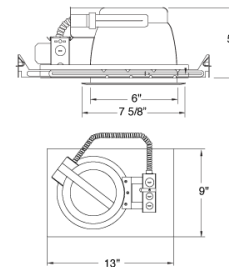

7" CFL Horizontal Downlight with Plaster Frame

Features

- Compact Fluorescent Housing with Plaster Frame.
- For (1) or (2) horizontally mounted lamps with integral electronic ballast.
- 5 1/4" ht allows use in 2x6 construction.
- Trim support adjusts 3/4" to accommodate different ceiling thicknesses.
- Adjustable hanger bars will span 24" and can be repositioned 90°.
- cUL Listed for damp location and feed through.
- Plaster frame with captive bar hangers.

Specifications

Wattage	42W
Voltage	120/277V
Lamp Type	CFL
Damp Location	Listed

Dimensions

Product Number

Item	Description	Lamp type	Watts	Voltage
ELHF7142E	7" CFL Horizontal Downlight with Plaster Frame	CFL	42W	120/277V