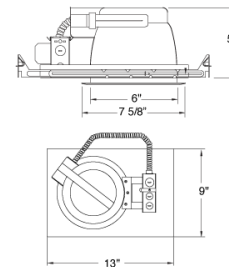

## Features

- Compact Fluorescent Housing with Plaster Frame.
- For (1) or (2) horizontally mounted lamps with integral electronic ballast.
- 5 1/4" ht allows use in 2x6 construction.
- Trim support adjusts 3/4" to accommodate different ceiling thicknesses.
- Adjustable hanger bars will span 24" and can be repositioned 90°.
- cUL Listed for damp location and feed through.
- Plaster frame with captive bar hangers.

## Dimensions