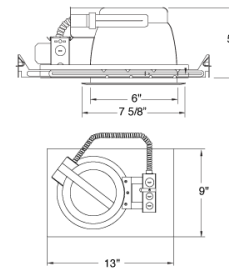

## Features

- Compact Fluorescent Housing with Plaster Frame.
- For (1) or (2) horizontally mounted lamps with integral electronic ballast.
- 5 1/4" ht allows use in 2x6 construction.
- Trim support adjusts 3/4" to accommodate different ceiling thicknesses.
- Adjustable hanger bars will span 24" and can be repositioned 90°.
- cUL Listed for damp location and feed through.
- Plaster frame with captive bar hangers.

## Dimensions