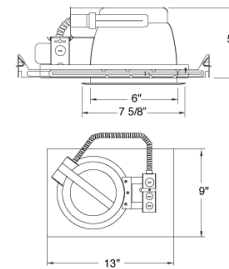

7" CFL Horizontal Downlight with Plaster Frame

Features

- Compact Fluorescent Housing with Plaster Frame.
- For (1) or (2) horizontally mounted lamps with integral electronic ballast.
- 5 1/4" ht allows use in 2x6 construction.
- Trim support adjusts 3/4" to accommodate different ceiling thicknesses.
- Adjustable hanger bars will span 24" and can be repositioned 90°.
- cUL Listed for damp location and feed through.
- Plaster frame with captive bar hangers.

Specifications

Wattage	42W
Voltage	120/277V
Lamp Type	CFL
Damp Location	Listed

Dimensions

Product Numbers

Item	Description	Lamp type	Watts	Voltage
ELHF7142E	7" CFL Horizontal Downlight with Plaster Frame	CFL	42W	120/277V