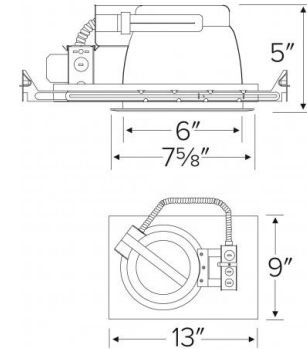

7" CFL Horizontal Downlight with Plaster Frame

Features

- Compact Fluorescent Housing with Plaster Frame.
- For (2) horizontally mounted lamps with integral ballast.
- Adjustable Hanger bars will span 24" and can be repositioned 90°.
- 5 1/4" ht allows use in 2x6 construction.
- Trim support adjusts 3/4" to accommodate different ceiling thicknesses.
- Plaster frame with captive bar hangers.
- cUL Listed for damp location and feed through.

Specifications

Wattage	26W
Voltage	120/277V
Lamp Type	CFL
Damp Location	Listed

Dimensions

Product Numbers

Item	Description	Lamp type	Watts	Voltage
ELH213E	7" CFL Horizontal Downlight with Plaster Frame	CFL	26W	120/277V