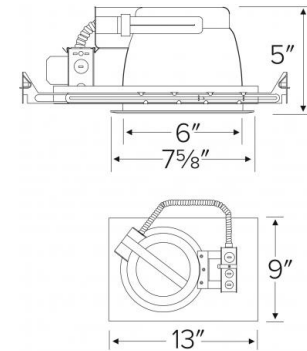

7" CFL Horizontal Downlight with Plaster Frame

Features

- Compact Fluorescent Housing with Plaster Frame.
- For (2) horizontally mounted lamps with integral ballast.
- Adjustable Hanger bars will span 24" and can be repositioned 90°.
- 5 1/4" ht allows use in 2x6 construction.
- Trim support adjusts 3/4" to accommodate different ceiling thicknesses.
- Plaster frame with captive bar hangers.
- cUL Listed for damp location and feed through.

Specifications

Wattage	26W
Voltage	120/277V
Lamp Type	CFL
Damp Location	Listed

Dimensions

Product Numbers

Item	Description	Lamp type	Watts	Voltage
ELH213E	7" CFL Horizontal Downlight with Plaster Frame	CFL	26W	120/277V