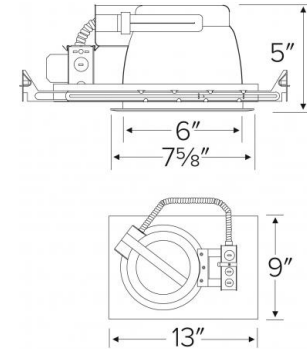

## Features

- Compact Fluorescent Housing with Plaster Frame.
- For (2) horizontally mounted lamps with integral ballast.
- Adjustable Hanger bars will span 24" and can be repositioned 90°.
- 5 1/4" ht allows use in 2x6 construction.
- Trim support adjusts 3/4" to accommodate different ceiling thicknesses.
- Plaster frame with captive bar hangers.
- cUL Listed for damp location and feed through.

## Dimensions