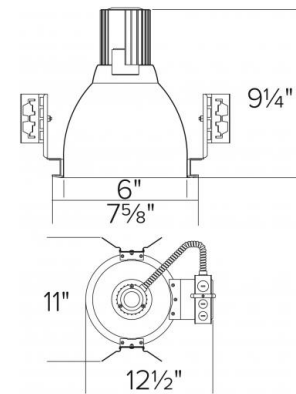

## Features

- 7" Vertical Architectural CFL Downlight.
- Energy efficient.
- Single wall construction.
- Integral thermal protector guards against improper lamping.
- Housing equipped with vertically adjustable mounting brackets that accept 1/2" conduit or C-channels (CH26) or linear bar hangers (FB27).
- Hanger bars not included, order CH26 or FB27 separately or use 1/2" EMT pipe.
- Pre-wired junction box provided with 1/2" and 3/4" knockouts.
- Maximum (8) No. 12 AWG branch circuit conductors (4 in, 4 out).
- Junction box provided with removable access plates.
- Housing adjusts 3/4" to accommodate various ceiling thickness.
- UL Listed for damp location and for feed through.

## Specifications

<b>Wattage</b>	13W
<b>Voltage</b>	120/277V
<b>Lamp Type</b>	CFL
<b>Damp Location</b>	Listed

## Dimensions