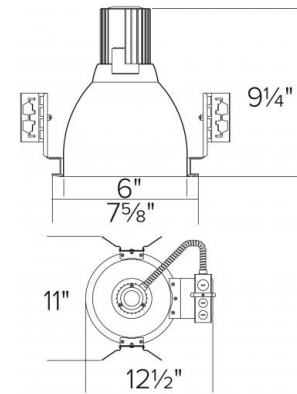

## Features

- 7" Vertical Architectural CFL Downlight.
- Energy efficient.
- Single wall construction.
- Integral thermal protector guards against improper lamping.
- Housing equipped with vertically adjustable mounting brackets that accept 1/2" conduit or C-channels (CH26) or linear bar hangers (FB27).
- Hanger bars not included, order CH26 or FB27 separately or use 1/2" EMT pipe.
- Pre-wired junction box provided with 1/2" and 3/4" knockouts.
- Maximum (8) No. 12 AWG branch circuit conductors (4 in, 4 out).
- Junction box provided with removable access plates.
- Housing adjusts 3/4" to accommodate various ceiling thickness.
- cUL Listed for damp location and for feed through.

## Dimensions