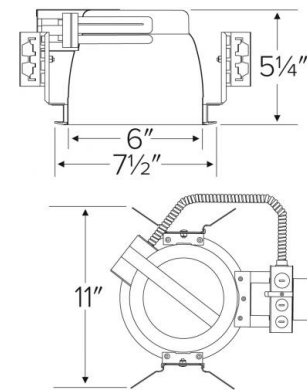

7" Architectural CFL Horizontal Downlight

Features

- Compact Fluorescent Housing for (2) horizontally mounted lamps with integral electronic ballast.
- 5 1/4" ht allows use in 2x6 construction.
- Trim support adjusts 3/4" to accommodate different ceiling thicknesses.
- Hanger bars not included.
- UL Listed for damp location and feed through.

Specifications

Wattage	26W - 36W
Voltage	120/277V
Lamp Type	CFL
Damp Location	Listed

Dimensions

Product Numbers

Item	Description	Lamp type	Watts	Voltage
ELH7213E	7" Architectural CFL Horizontal Downlight	CFL	26W	120/277V
ELH7218E	7" Architectural CFL Horizontal Downlight	CFL	36W	120/277V