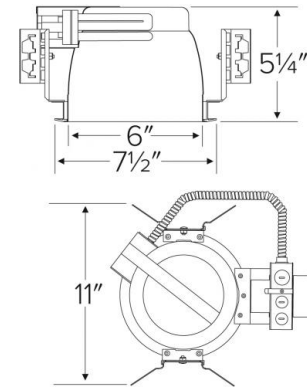

## Features

- Compact Fluorescent Housing for (2) horizontally mounted lamps with integral electronic ballast.
- 5 1/4" ht allows use in 2x6 construction.
- Trim support adjusts 3/4" to accommodate different ceiling thicknesses.
- Hanger bars not included.
- cUL Listed for damp location and feed through.

## Dimensions