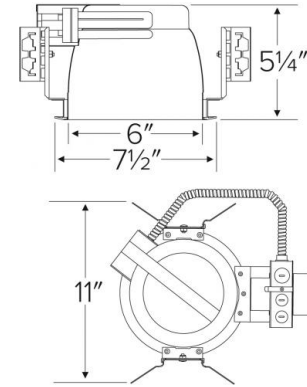

7" Architectural CFL Horizontal Downlight

Features

- Compact Fluorescent Housing for (2) horizontally mounted lamps with integral electronic ballast.
- 5 1/4" ht allows use in 2x6 construction.
- Trim support adjusts 3/4" to accommodate different ceiling thicknesses.
- Hanger bars not included.
- cUL Listed for damp location and feed through.

Specifications

| | |
|----------------------|----------|
| Wattage | 26W |
| Voltage | 120/277V |
| Lamp Type | CFL |
| Damp Location | Listed |

Dimensions

Product Numbers

| Item | Description | Lamp type | Watts | Voltage |
|----------|---|-----------|-------|----------|
| ELH7213E | 7" Architectural CFL Horizontal Downlight | CFL | 26W | 120/277V |