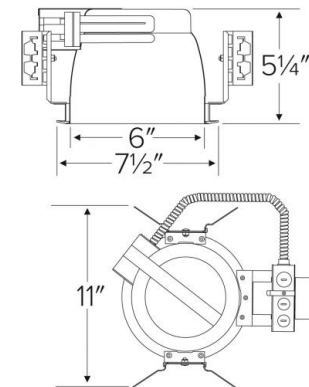

7" Architectural CFL Horizontal Downlight

Features

- Compact Fluorescent Housing for (2) horizontally mounted lamps with integral electronic ballast.
- 5 1/4" ht allows use in 2x6 construction.
- Trim support adjusts 3/4" to accommodate different ceiling thicknesses.
- Hanger bars not included.
- UL Listed for damp location and feed through.

Specifications

Wattage	26W - 36W
Voltage	120/277V
Lamp Type	CFL
Damp Location	Listed

Dimensions

Product Numbers

Item	Description	Lamp type	Watts	Voltage
ELH7213E	7" Architectural CFL Horizontal Downlight	CFL	26W	120/277V
ELH7218E	7" Architectural CFL Horizontal Downlight	CFL	36W	120/277V