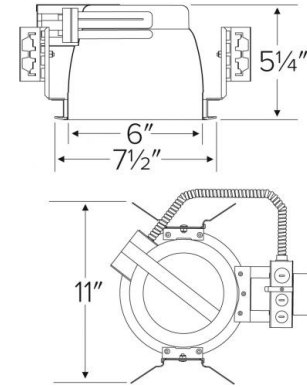

7" Architectural CFL Horizontal Downlight

Features

- Compact Fluorescent Housing for (2) horizontally mounted lamps with integral electronic ballast.
- 5 1/4" ht allows use in 2x6 construction.
- Trim support adjusts 3/4" to accommodate different ceiling thicknesses.
- Hanger bars not included.
- cUL Listed for damp location and feed through.

Specifications

Wattage	26W
Voltage	120/277V
Lamp Type	CFL
Damp Location	Listed

Dimensions

Product Numbers

Item	Description	Lamp type	Watts	Voltage
ELH7213E	7" Architectural CFL Horizontal Downlight	CFL	26W	120/277V