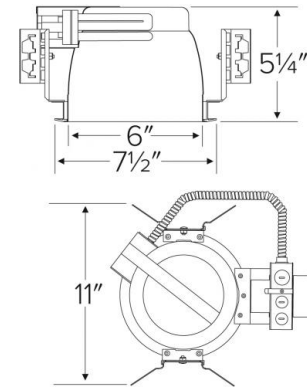

7" Architectural CFL Horizontal Downlight

Features

- Compact Fluorescent Housing for (2) horizontally mounted lamps with integral electronic ballast.
- 5 1/4" ht allows use in 2x6 construction.
- Trim support adjusts 3/4" to accommodate different ceiling thicknesses.
- Hanger bars not included.
- cUL Listed for damp location and feed through.

Specifications

Wattage	26W
Voltage	120/277V
Lamp Type	CFL
Damp Location	Listed

Dimensions

Product Numbers

Item	Description	Lamp type	Watts	Voltage
ELH7213E	7" Architectural CFL Horizontal Downlight	CFL	26W	120/277V