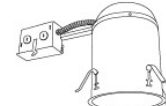

6" Airtight IC Universal Housing
Remodel

CAT NO.	SPECIFICATIONS
RR10H	Lamp: 150W MAX.