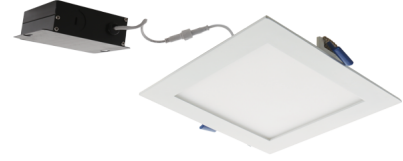

6" Ultra Slim LED Square Panel Light

This 6" ultra slim panel light designed for quick and easy installation without a housing for both new construction and remodel applications. This IC-rated fixture can be installed indoor or outdoor and delivers a smooth light output of 700 lumens, in 3000K or 4000K.

Features

- IC Airtight for use with direct contact to insulation.
- Designed to fit in plenums as shallow as 2".
- Eliminates the need for housing.
- New Construction application requires mounting plate or frame.
- Remodel applications require no additional accessories.
- Wet Location allows for use indoors or outdoors.
- CA Title 24 and ENERGY STAR Compliant.
- Includes driver and Jbox.
- For EM Backup use KEM-ERT

Specifications

Wattage	12W
Lumens	750 lm
Voltage	120V
Color Temp.	3000K
Dimmable	Triac/ELV
Lamp Type	LED
CRI	90+
Wet Location	Listed

Options

Technical Details

Optics: Polycarbonate lens diffuses light evenly throughout space with no LED pixelation.

Construction: IC rated driver and fixture are tested and approved for direct contact with insulation. Aluminum die-cast trim ring with durable powdercoat finish preventing rust and paint cracking. Plenum rated cable connector to connect from module to remote driver box. Isolated driver integrated inside aluminum remote box with two 7/8" knockouts with slots for pryout.