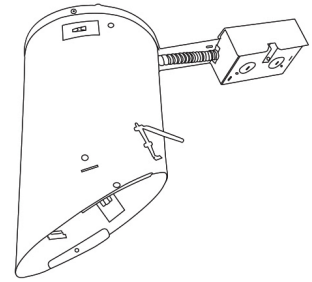

6" Super Sloped Reflector Trim

Features

- Super Sloped Reflector.
- Lamp: 75W MAX BR30, 90W MAX PAR30 or PAR38.

Technical Details

Construction: Meticulously manufactured trim with a powder coated or anodized finish.

Installation: Clips securely mount trim into the housing and keeps ring flush with ceiling.

Compatible Housings: EL946ICA, EL901ICA, EL901RICA, EL901HT, EL901RT.

Lamp: Compatible with Medium base (E26) PAR type.

EL606

- B** Black with White Trim
- W** All White

For use with 6" Super Sloped Trims

6" E26 Base Super Sloped Ceiling IC Housings

6" E26 Medium Base Sloped Housing
New Construction

CAT NO.	SPECIFICATIONS
EL946ICA	90W Max.

6" E26 Medium Base Sloped Housing
New Construction

CAT NO.	SPECIFICATIONS
EL901ICA	75W Max.

6" E26 Medium Base Sloped Housing
Remodel

CAT NO.	SPECIFICATIONS
EL901RICA	75W Max.

6" E26 Base Super Sloped Ceiling Non-IC Housings