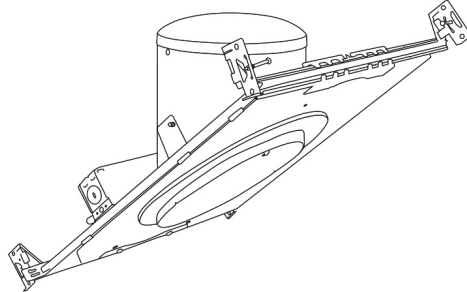

6" Super Sloped Reflector Trim

Features

- Super Sloped Reflector.
- Lamp: 75W MAX BR30, 90W MAX PAR30 or PAR38.

Technical Details

Construction: Meticulously manufactured trim with a powder coated or anodized finish.

Installation: Clips securely mount trim into the housing and keeps ring flush with ceiling.

Compatible Housings: EL946ICA, EL901ICA, EL901RICA, EL901HT, EL901RT.

Lamp: Compatible with Medium base (E26) PAR type.

EL606

- B** Black with White Trim
- W** All White

For use with 6" Super Sloped Trims

6" E26 Base Super Sloped Ceiling IC Housings

6" E26 Medium Base Sloped Housing
New Construction

CAT NO.	SPECIFICATIONS
EL946ICA	90W Max.

6" E26 Medium Base Sloped Housing
New Construction

CAT NO.	SPECIFICATIONS
EL901ICA	75W Max.

6" E26 Medium Base Sloped Housing
Remodel

CAT NO.	SPECIFICATIONS
EL901RICA	75W Max.

6" E26 Base Super Sloped Ceiling Non-IC Housings