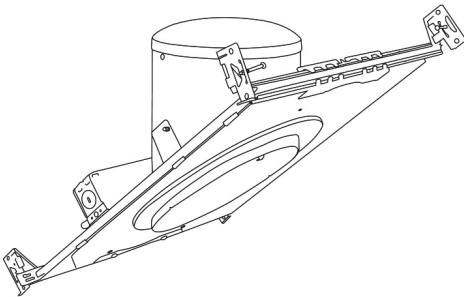

6" Super Sloped Reflector Trim

Features

- Super Sloped Reflector.
- Lamp: 75W MAX BR30, 90W MAX PAR30 or PAR38.

Technical Details

Construction: Meticulously manufactured trim with a powder coated or anodized finish.

Installation: Clips securely mount trim into the housing and keeps ring flush with ceiling.

Compatible Housings: EL946ICA, EL901ICA, EL901RICA, EL901HT, EL901RT.

Lamp: Compatible with Medium base (E26) PAR type.

EL606

- B** Black with White Trim
- W** All White

For use with 6" Super Sloped Trims

6" E26 Base Super Sloped Ceiling IC Housings

6" E26 Medium Base Sloped Housing
New Construction

CAT NO.	SPECIFICATIONS
EL946ICA	90W Max.

6" E26 Medium Base Sloped Housing
New Construction

CAT NO.	SPECIFICATIONS
EL901ICA	75W Max.

6" E26 Medium Base Sloped Housing
Remodel

CAT NO.	SPECIFICATIONS
EL901RICA	75W Max.

6" E26 Base Super Sloped Ceiling Non-IC Housings