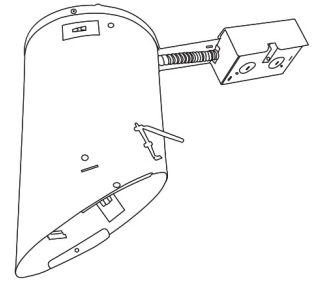

## Technical Details

**Construction:** Meticulously manufactured trim with a powder coated or anodized finish.

**Installation:** Clips securely mount trim into the housing and keeps ring flush with ceiling.

## 6" E26 Base Super Sloped Ceiling IC Housings

6" E26 Medium Base Sloped Housing  
**New Construction**

CAT NO.	SPECIFICATIONS
EL946ICA	90W Max.

6" E26 Medium Base Sloped Housing  
**New Construction**

CAT NO.	SPECIFICATIONS
EL901ICA	75W Max.