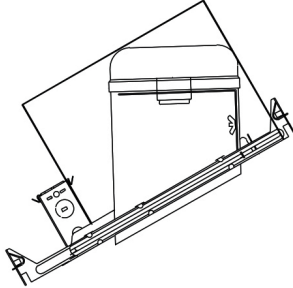

For use with 6" Super Sloped Trims

6" E26 Base Super Sloped Ceiling IC Housings

6" E26 Medium Base Sloped Housing
New Construction

CAT NO.	SPECIFICATIONS
EL946ICA	90W Max.