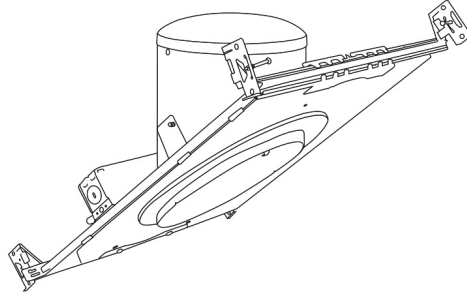

## Technical Details

**Construction:** Meticulously manufactured trim with a powder coated or anodized finish.

**Installation:** Clips securely mount trim into the housing and keeps ring flush with ceiling.

## Product Number Builder Example: EL606C

6" Super Sloped Reflector Trim

Finish

**EL606**

\_\_\_\_\_

- C** Clear with White Trim
- G** Gold with White Trim
- B** Black with White Trim
- W** All White

For use with 6" Super Sloped Trims

## 6" E26 Base Super Sloped Ceiling IC Housings

6" E26 Medium Base Sloped Housing  
**New Construction**

CAT NO.	SPECIFICATIONS
EL946ICA	90W Max.

6" E26 Medium Base Sloped Housing  
**New Construction**

CAT NO.	SPECIFICATIONS
EL901ICA	75W Max.