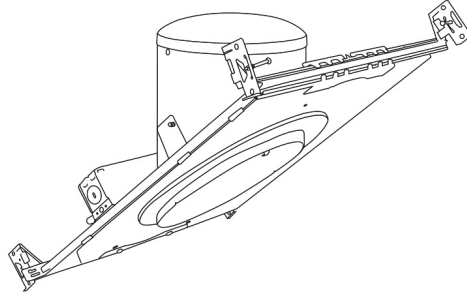

6" E26 Medium Base Sloped Housing
New Construction

CAT NO.	SPECIFICATIONS
EL901ICA	75W Max.