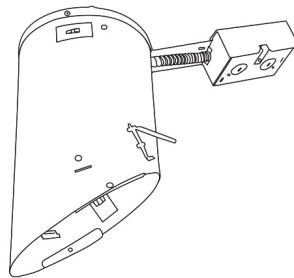

Installation: Clips securely mount trim into the housing and keeps ring flush with ceiling.

Compatible Housings: EL946ICA, EL901ICA, EL901RICA, EL901HT, EL901RT.

Lamp: Compatible with Medium base (E26) PAR type.

6" E26 Base Super Sloped Ceiling IC Housings

6" E26 Medium Base Sloped Housing
New Construction

CAT NO.	SPECIFICATIONS
EL946ICA	90W Max.

6" E26 Medium Base Sloped Housing
New Construction

CAT NO.	SPECIFICATIONS
EL901ICA	75W Max.

6" E26 Medium Base Sloped Housing
Remodel

CAT NO.	SPECIFICATIONS
EL901RICA	75W Max.

6" E26 Base Super Sloped Ceiling Non-IC Housings

6" E26 Medium Base Sloped Housing
New Construction

CAT NO.	SPECIFICATIONS
EL901HT	90W Max.