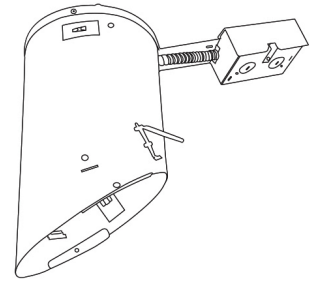

Installation: Clips securely mount trim into the housing and keeps ring flush with ceiling.

Compatible Housings: EL946ICA, EL901ICA, EL901RICA, EL901HT, EL901RT.

Lamp: Compatible with Medium base (E26) PAR type.

6" E26 Base Super Sloped Ceiling IC Housings

6" E26 Medium Base Sloped Housing
New Construction

CAT NO.	SPECIFICATIONS
EL946ICA	90W Max.

6" E26 Medium Base Sloped Housing
New Construction

CAT NO.	SPECIFICATIONS
EL901ICA	75W Max.

6" E26 Medium Base Sloped Housing
Remodel

CAT NO.	SPECIFICATIONS
EL901RICA	75W Max.

6" E26 Base Super Sloped Ceiling Non-IC Housings

6" E26 Medium Base Sloped Housing
New Construction

CAT NO.	SPECIFICATIONS
EL901HT	90W Max.