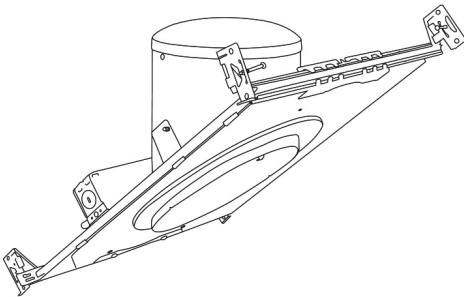

6" Super Sloped Reflector Trim

Features

- Super Sloped Reflector.
- Lamp: 75W MAX BR30, 90W MAX PAR30 or PAR38.

Technical Details

Construction: Meticulously manufactured trim with a powder coated or anodized finish.

Installation: Clips securely mount trim into the housing and keeps ring flush with ceiling.

Compatible Housings: EL946ICA, EL901ICA, EL901RICA, EL901HT, EL901RT.

Lamp: Compatible with Medium base (E26) PAR type.

6" E26 Base Super Sloped Ceiling IC Housings

6" E26 Medium Base Sloped Housing
New Construction

CAT NO.	SPECIFICATIONS
EL946ICA	90W Max.

6" E26 Medium Base Sloped Housing
New Construction

CAT NO.	SPECIFICATIONS
EL901ICA	75W Max.

6" E26 Medium Base Sloped Housing
Remodel

CAT NO.	SPECIFICATIONS
EL901RICA	75W Max.

6" E26 Base Super Sloped Ceiling Non-IC Housings

6" E26 Medium Base Sloped Housing
New Construction

CAT NO.	SPECIFICATIONS
EL901HT	90W Max.