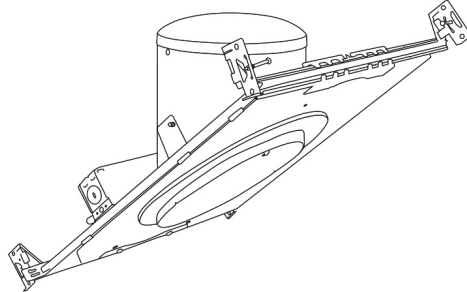

6" Super Sloped Reflector Trim

Features

- Super Sloped Reflector.
- Lamp: 75W MAX BR30, 90W MAX PAR30 or PAR38.

Technical Details

Construction: Meticulously manufactured trim with a powder coated or anodized finish.

Installation: Clips securely mount trim into the housing and keeps ring flush with ceiling.

Compatible Housings: EL946ICA, EL901ICA, EL901RICA, EL901HT, EL901RT.

Lamp: Compatible with Medium base (E26) PAR type.

Product Number Builder Example: EL606C

6" Super Sloped Reflector Trim

Finish

EL606

- C** Clear with White Trim
- G** Gold with White Trim
- B** Black with White Trim
- W** All White

For use with 6" Super Sloped Trims

6" E26 Base Super Sloped Ceiling IC Housings

6" E26 Medium Base Sloped Housing
New Construction

CAT NO.	SPECIFICATIONS
EL946ICA	90W Max.

6" E26 Medium Base Sloped Housing
New Construction

CAT NO.	SPECIFICATIONS
EL901ICA	75W Max.