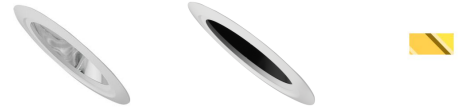

Options

Clear w/White Trim Black w/White Trim Gold w/White Trim

All White

Product Numbers

Item	Finish
EL606C	Clear with White Trim
EL606G	Gold with White Trim
EL606W	All White
EL606B	Black with White Trim

Product Number Builder Example: EL606C

6" Super Sloped Reflector Trim

Finish

EL606

_____

- **C** Clear with White Trim
- **G** Gold with White Trim
- **B** Black with White Trim
- **W** All White