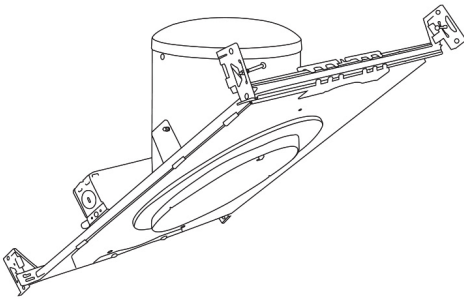

6" E26 Base Super Sloped Ceiling Non-IC Housings

6" E26 Medium Base Sloped Housing
New Construction

CAT NO.	SPECIFICATIONS
EL901HT	90W Max.