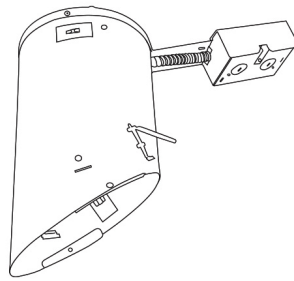

6" E26 Medium Base Sloped Housing
Remodel

CAT NO.	SPECIFICATIONS
EL901RT	90W Max.