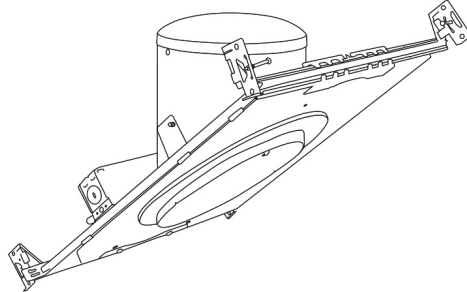

### Construction:

- Meticulously manufactured trim with a powder coated or anodized finish.
- Integral gimbal ring holds lamp and allows for 30° internal adjustability while keeping a flush look on the ceiling.

**Installation:** Clips securely mount trim into the housing and keeps ring flush with ceiling.

**Compatible Housings:** EL946ICA, EL901ICA, EL901RICA, EL901HT, EL901RT.

**Lamp:** Compatible with Medium base (E26) PAR type.

## Product Number Builder Example: EL604W

6" Super Sloped Reflector Trim with PAR30 Gimbal

Finish

**EL604**

- W** All White
- B** Black with White Trim
- C** Clear with White Trim

For use with 6" Super Sloped Trims