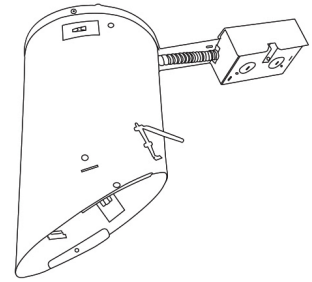

### Construction:

- Meticulously manufactured trim with a powder coated or anodized finish.
- Integral gimbal ring holds lamp and allows for 30° internal adjustability while keeping a flush look on the ceiling.

## 6" E26 Base Super Sloped Ceiling IC Housings

6" E26 Medium Base Sloped Housing  
**New Construction**

CAT NO.	SPECIFICATIONS
EL946ICA	90W Max.

6" E26 Medium Base Sloped Housing  
**New Construction**

CAT NO.	SPECIFICATIONS
EL901ICA	75W Max.